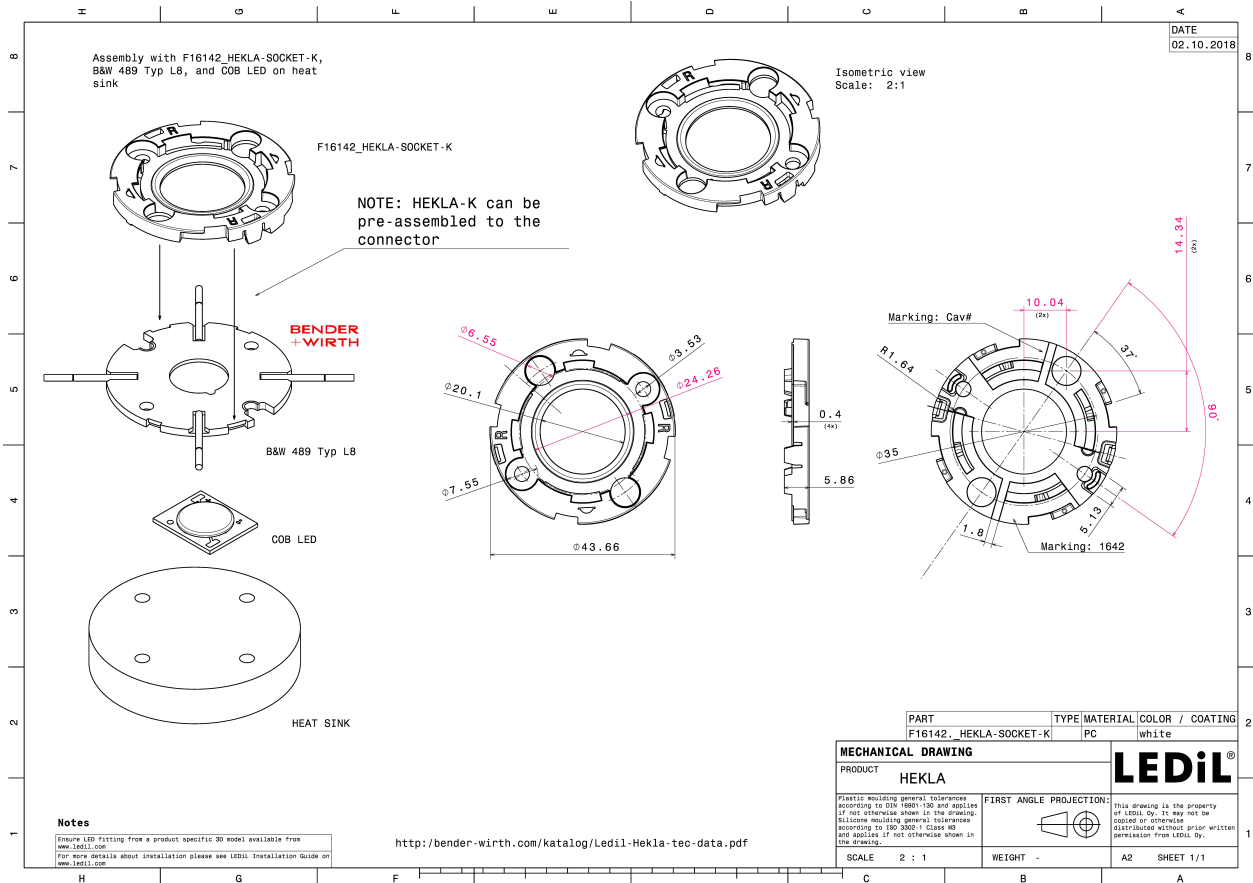

HEKLA-SOCKET-K

Version compatible with Vero 13, Vero 18, and Bender+Wirth Typ L8

TECHNICAL SPECIFICATIONS:

Dimensions	Ø 44.0 mm
Height	5.5 mm
Fastening	screw
Colour	white
Box size	480 x 280 x 165 mm
Box weight	3.4 kg
Quantity in Box	1000 pcs
ROHS compliant	yes ⓘ

MATERIAL SPECIFICATIONS:

Component	Type	Material	Colour
HEKLA-SOCKET-K	Base part	PC	white

GENERAL INFORMATION:

NOTE: The typical beam angle will be changed by different color, chip size and chip position tolerance. The typical total beam angle is the full angle measured where the luminous intensity is half of the peak value.