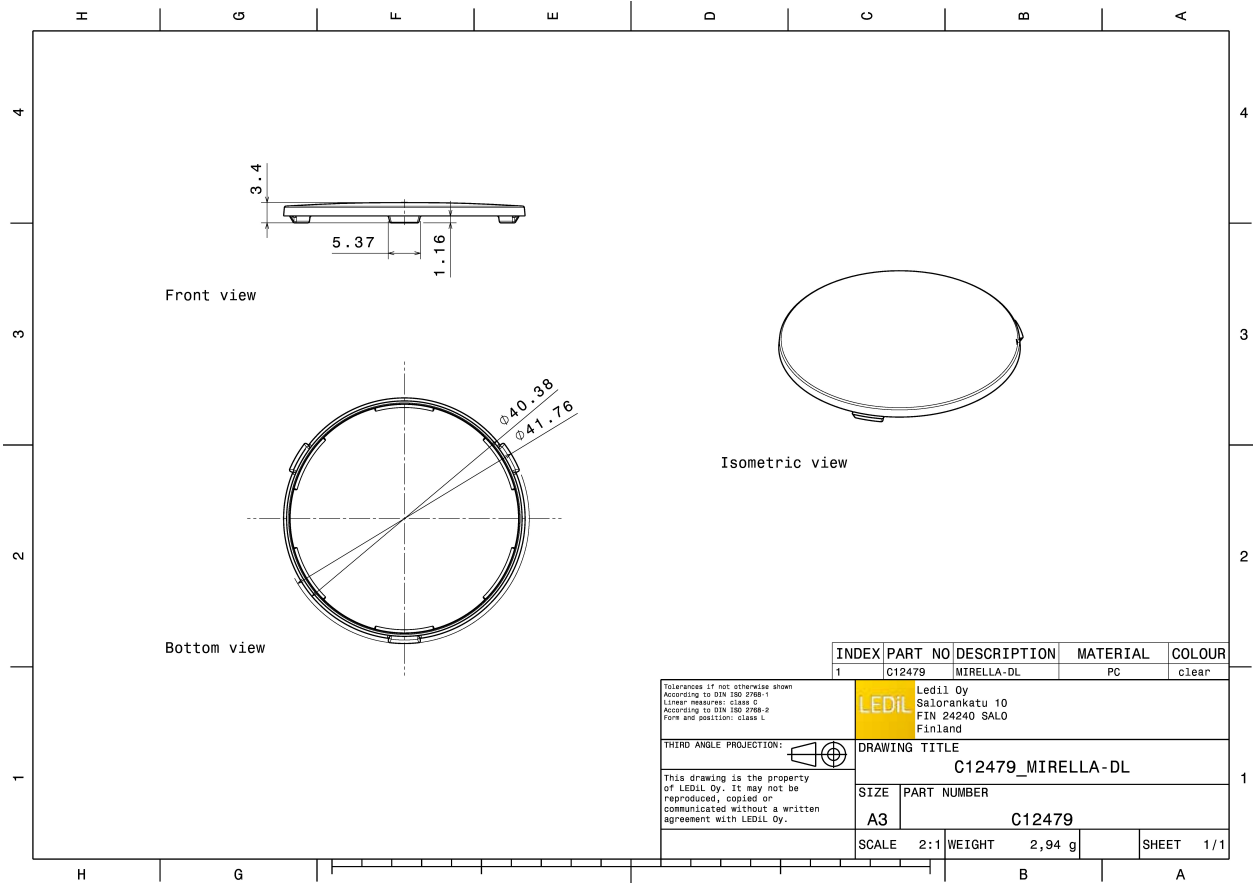

MIRELLA-DL

Diffusing sublens for MIRELLA reflectors.

TECHNICAL SPECIFICATIONS:

Dimensions	Ø 41.0 mm
Height	3.4 mm
Fastening	
Colour	clear
Box size	480 x 280 x 300 mm
Box weight	7.1 kg
Quantity in Box	1344 pcs
ROHS compliant	yes ⓘ

MATERIAL SPECIFICATIONS:

Component	Type	Material	Colour
MIRELLA-DL	Sublens	PC	clear

GENERAL INFORMATION:

NOTE: The typical beam angle will be changed by different color, chip size and chip position tolerance. The typical total beam angle is the full angle measured where the luminous intensity is half of the peak value.