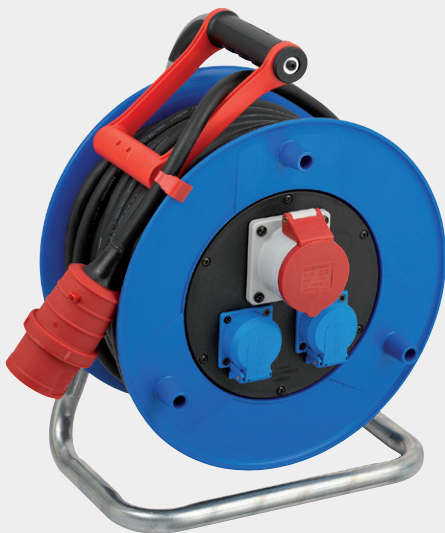

Garant® CEE 1 IP 44 Industrie/Baustellen-Kabeltrommel

Für den Baustelleneinsatz und den ständigen Einsatz im Freien, IP 44.

- Geprüft gemäß EN 61316.
- Trommelkörper aus Spezialkunststoff auf verzinktem Tragegestell.
- Innovativer Tragegriff „cablepilot“ für perfekte Kabelführung. Pendelt auf beiden Seiten und ermöglicht bequemes Tragen und Aufhängen.
- RN-Kabel ist zugelassen für erschwerte Baubedingungen nach VDE 0100 Teil 704.
- CEE-Stecker 400 V/16 A, 1 CEE-Steckdose 400 V/16 A,
  2 spritzwassergeschützte Schutzkontakt-Steckdosen 230 V.
- Schutzkontakt-Steckdosen auf getrennten Phasen verteilt.
- Mit 3-poliger Sicherheitsabschaltung und Überhitzungsschutz.

Garant® CEE 1 IP 44 Cable Reel for Site & Industry

For universal outdoor use and permanent use on sites, IP 44.

- Tested acc. to EN 61316.
- Reel body made from special plastic fitted to a galvanised steel tube frame.
- Innovative and ergonomic cable guide handle „cable pilot“ for perfect cable-management during winding. Handle commutes on both sides and allows easy carrying and cable storage. For right and left handed easy to rewind.
- RN cable is approved to exacting site standards as per VDE 0100 part 704.
- 1 CEE-plug 400 V/16 A, 1 CEE-socket 400 V/16 A,
  2 water-jet protected sockets 230 V.
- Earthed sockets 13 A connected to separate phases.
- With 3-pin safety cut-out and thermal overload protection.

Artikel-Nr. Article No.	Barcode 4007123...	VPE UP	Kabellänge Cable length	Kabelbezeichnung Cable	Kabelqualität Cable quality	Kabelfarbe Cable colour	Trommel-Ø Reel-Ø
1 23799 0	189335	1	20 m	H07RN-F 5G2,5	Gummi-Neopren / Rubber-Neoprene	Schwarz / Black	320 mm
1 23798 0	054787	1	30 m	H07RN-F 5G2,5	Gummi-Neopren / Rubber-Neoprene	Schwarz / Black	320 mm

Design geschützt. / Patent angemeldet. / Design protected. / Patent pending.