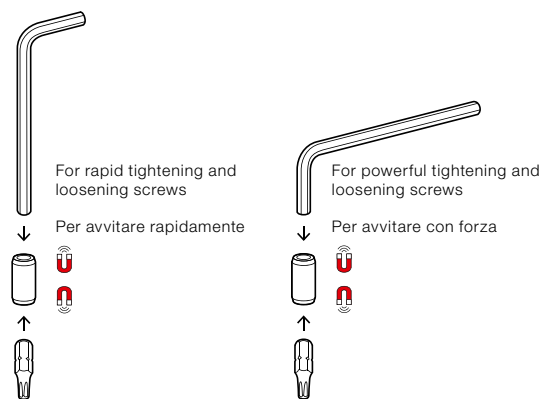

BikeTool

Small, handy and robust. The high-quality BikeTool from PB Swiss Tools is the right companion for biking enthusiasts. With a weight of less than 3.2 oz/91 gramm, it is hardly noticeable. The rounded edges protect against injuries from crashes. Its dimensions are 3.98 × 1.42 × 0.83 inches.

Piccolo, maneggevole e robusto. Il pregiato BikeTool della PB Swiss Tools è l'attrezzo ideale per gli appassionati della bicicletta. Grazie al suo peso di 91 grammi non se ne avverte quasi la presenza. I bordi arrotondati proteggono da eventuali ferite in caso di cadute. Le sue dimensioni sono 101 × 36 × 21 mm.

1. Holder impact-proof plastic, resistant to cleaning agents, oil and gasoline

Supporto in plastica antiurto, resistente ai detersivi, agli oli ed alla benzina

2. Adapter stainless steel for holding the bits

Adattatori in acciaio inox per contenere i vari inserti

3. L-wrench for rapid and powerful tightening and loosening screws

Giravite ad angolo per avvitare con forza e rapidità

4. Bits for the most common types of screws

Inserti per le viti di utilizzo comune

5. Tyre lever made from high-performance polymer material, extremely robust and durable, resistant against cleaning agents, petrol, diesel, mineral oils, cellulose thinner and soap suds

Leva smontapneumatici in polimero ad alte prestazioni, estremamente robusta e durevole, resistente a detersivi, benzina, diesel, oli minerali, diluente nitro, liscivia di sapone

The BikeTool fits in any pocket

Il BikeTool è adatto a qualsiasi tasca

Easy to use
Lightweight and robust
Compact

Semplice da utilizzare
Leggero e robusto
Compatto