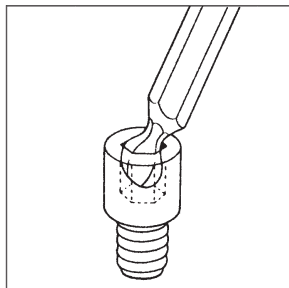

Series 99® Compact Interchangeable-blade Sets

99PS40BP Ballpoint Allen® hex socket type screwdriver set - Inch sizes

- Unique “ballpoint” tip ideal for tightening and removing Allen socket screws in hard to reach spots or need a quicker way to drive them home
- Will engage screw head from any angle
- 9 blades 4”/101.60mm long, 99X5 extension and regular 991 handle in plastic see-through stand-up case
- Ends precision-machined to close tolerances to help slip easily into sockets and hold securely without reaming

Catalog Number	UPC Number	Packed	Tip size (inch)	Tool length (inch)	Tool length (mm)	Shelf pack
99PS40BP	037103482297	Boxed	Complete set	-	-	3
99PS40BPV	037103482303	Carded	Complete set carded	-	-	3
9920BP	037103482976	-	.050	4	102	6
9921BP	037103482990	-	1/16	4	102	6
9922BP	037103483010	-	5/64	4	102	6
9923BP	037103483034	-	3/32	4	102	6
99764BP	037103483430	-	7/64	4	102	6
9924BP	037103483058	-	1/8	4	102	6
99964BP	037103483553	-	9/64	4	102	6
9925BP	037103483072	-	5/32	4	102	0
9926BP	037103483096	-	3/16	4	102	6
991	037103482532	-	Regular handle	4	102	6
99X5	037103482501	-	Extension	4	102	6