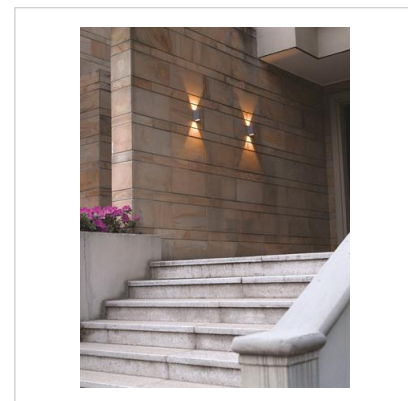

Wall luminaire Pictor, 2x3W, LED, Dark grey, IP54

Item: 9977044

MALMBERGS

Product information

Wall luminaire with body made of die-cast aluminium. Complete with driver. Non-dimmable.

Connection

To terminal block 3x1.5 mm².