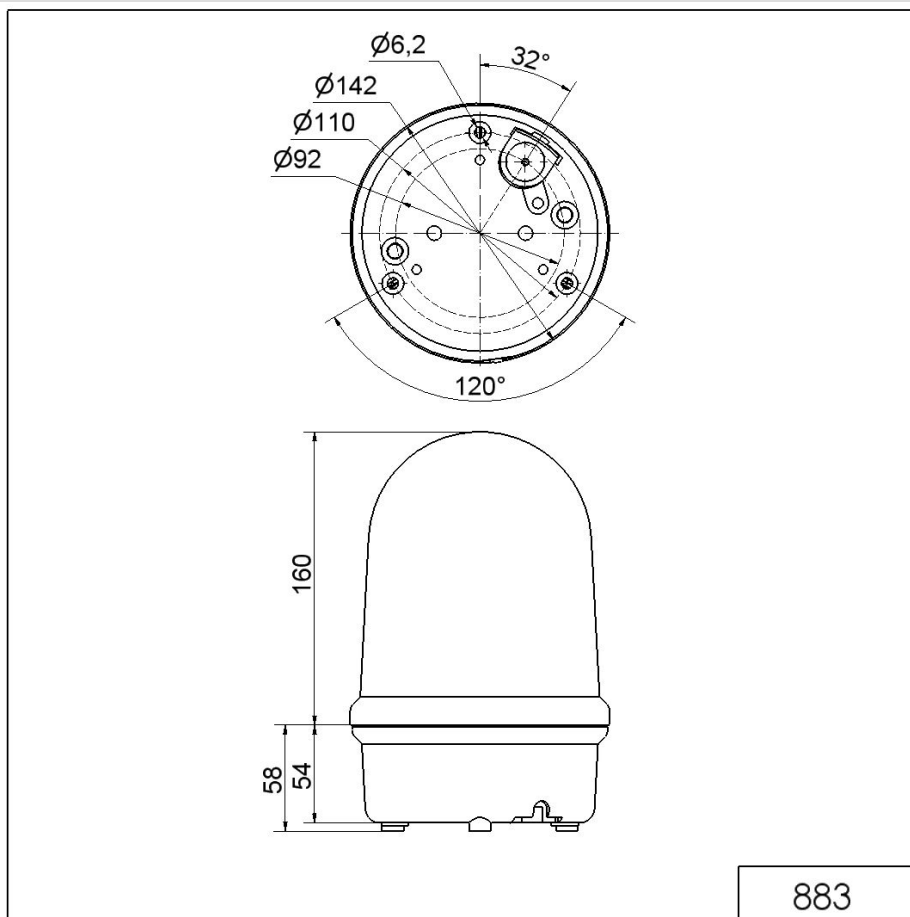

Maxi free-standing Beacons / Rotating Mirror Light 883

Rotating Mirror Beacon LED 115-230VAC GN

DRAWING

For additional installation and mounting information, refer to the appropriate user guide at www.werma.com. This printed copy is for information only and is subject to alteration.