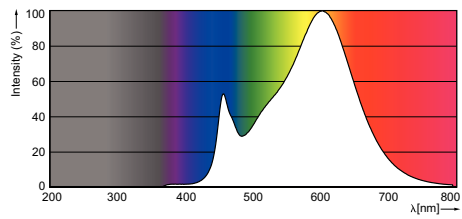

© 2016 Philips Lighting Holding B.V.
All rights reserved.

Specifications are subject to change without notice. Trademarks are the property of Koninklijke Philips N.V. (Royal Philips) or their respective owners.

www.philips.com/lighting

2016, October 29
data subject to change