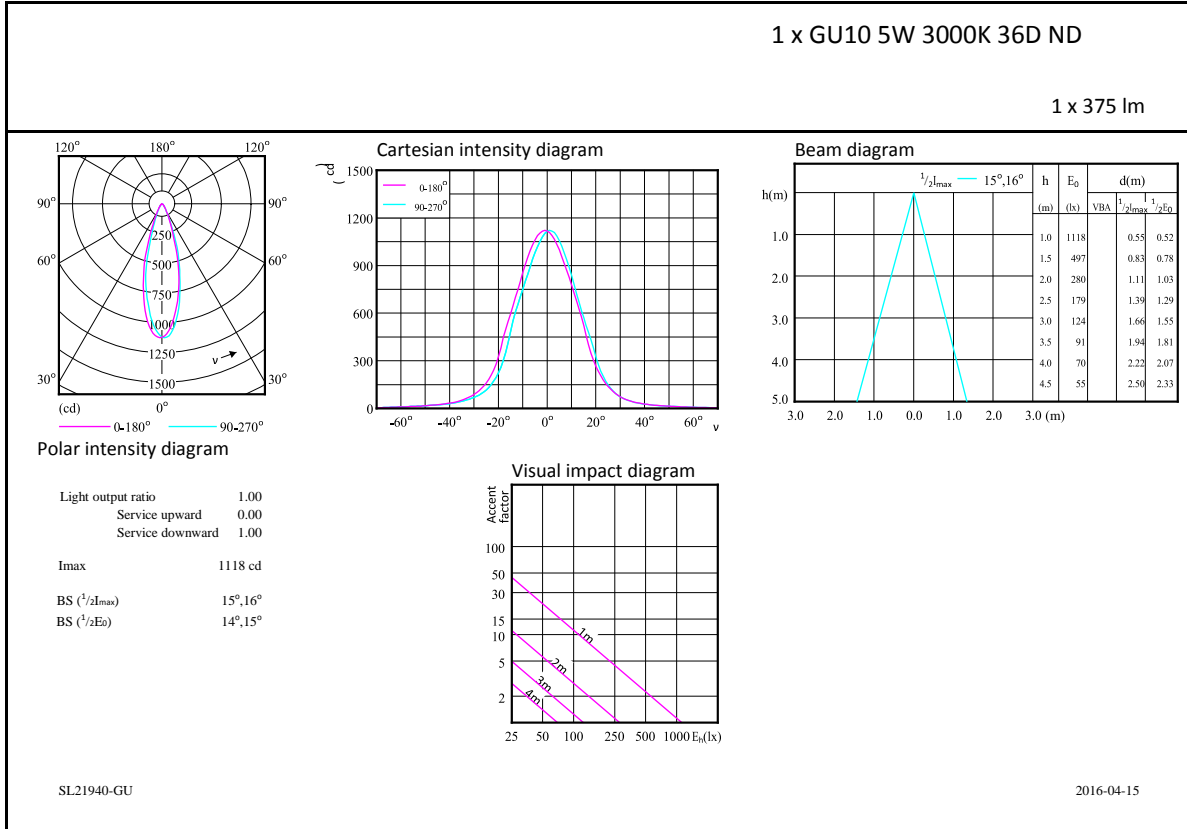

Accent Lighting - Spots

1 x GU10 5W 3000K 36D ND

1 x 375 lm