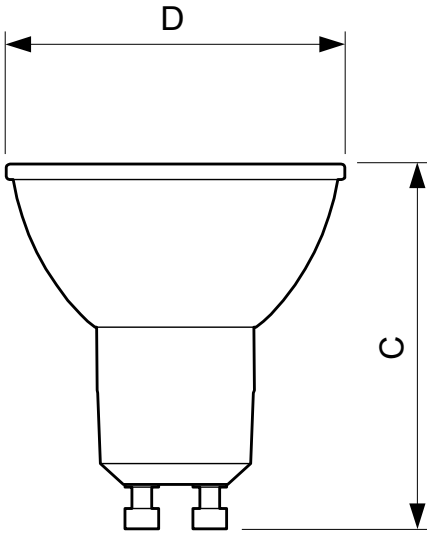

Product data

• General Information

Cap-Base	GU10 [GU10]
Bulb Shape	PAR16 [PAR 2 inch]
Nominal Lifetime (Nom)	15000 h
Switching Cycle	50000X
B50L70	15000 h
Technical Type	5-50W

• Light Technical

Color Code	830 [CCT of 3000K]
Beam Angle (Nom)	36 °
Luminous Flux (Nom)	385 lm
Luminous Flux (Rated) (Nom)	385 lm
Luminous Intensity (Nom)	900 cd
Color Designation	White (WH)
Rated Beam Angle	36 °
Correlated Color Temperature (Nom)	3000 K
Luminous Efficacy (rated) (Nom)	72.00 lm/W
Color Consistency	<6
Color Rendering Index (Nom)	80
LLMF At End Of Nominal Lifetime (Nom)	70 %
Luminous Flux In 90° Cone (Rated)	360 lm

Material Nr. (12NC) 929001220502
Net Weight (Piece) 0.038 kg

Dimensional drawing

GU10 230V 5W-50W 36D 3000K ND

Product	D	C
CorePro LEDspotMV 5-50W GU10 830 36D	50 mm	54 mm

Accent Lighting - Spots

1 x GU10 5W 3000K 36D ND