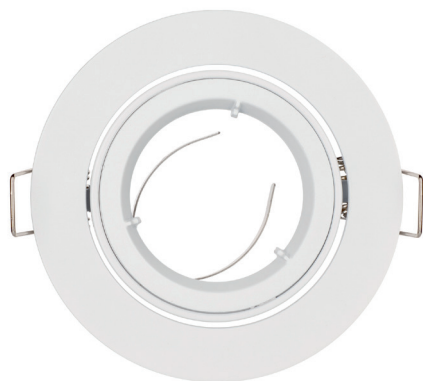

## Spot GU10 Set Alu White Adj.

Bailey nr.: 141968

BAI Spot Recessed Adjustable GU10 230V Matt White Alu Frame 93x100mm  
Twist Lock CLII Downlight Set Built-in 80mm

Recessed spot with aluminum frame. Suitable for mains voltage GU10 / GZ10 halogen / LED lamps. Maximum 50W. Includes GU10 mounting kit (lamp holder, bracket and junction box). Can be swiveled up to 20°.

### General properties

EAN-code	8714681419687
Product series	Spot recessed
Product Type	GU10 Adjustable

### Specifications

Adjustability	Swivelling
With movement sensor	No
With light sensor	No
With light source	No
Lamp holder	GU10
Material housing	Aluminium
Surface protection	Powder coating
Colour housing	White
Material cover	None
Nominal voltage (V)	220 240 V
Voltage type	AC
LED nominal current at constant current	
Dimmable	No
Light sharing	Symmetric
Beamangle	Extreme wide beam >80°
Rated life time L70/B10 at 25 °C	
Rated life time L70/B50 at 25 °C	
Rated life time L80/B10 at 25 °C	
Rated life time L80/B50 at 25 °C	
Rated life time L90/B10 at 25 °C	
Rated life time L90/B50 at 25 °C	
Degree of protection (IP)	IP20
Impact strength	IK00
Protection class	II
Rated ambient temperature	-45 50 °C
Max. system power (W)	60 W
Colour of light	Other
Colour temperature (K)	
Colour rendering index CRI	

### Specifications

Luminous flux (lm)	
Lamp efficacy (lm/w)	
Power factor	
Width	
Height/depth	100 mm
Length	
Outer diameter	93 mm
Built-in height/depth	100 mm
Built-in diameter	80 mm

**Bailey** 141968

This luminaire is compatible with bulbs of the energy classes: