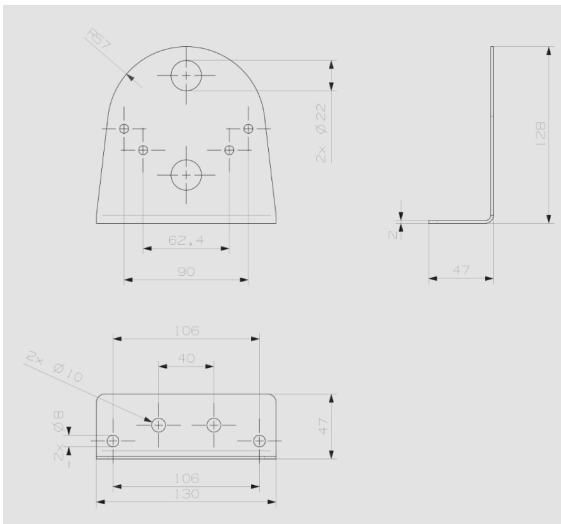

WIG

ORDER NO.

822 200 900

[Show details](#)

WIG Metal bracket

- Metal bracket for vertical mounting of G series beacons

SUITABLE FOR

BLG
DLG
FLG
WLG

Technical data

Type of mounting

vertical
