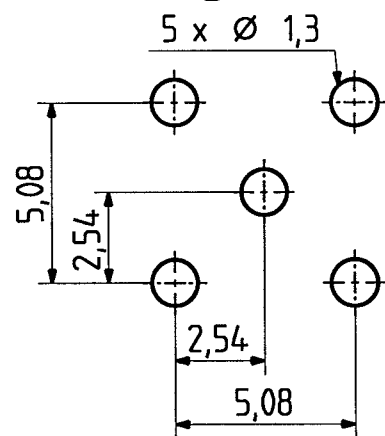

	date	sign
drawn	21.04.99	4726/SMA
checked	21.4.99	4726/Born
approved	21.4.99	4726/Born

Mounting hole ML 15

scale

10 : 1

HUBER + SUHNER RFX

dimensions in mm

drawing number

4.13.31183

Index

b

OZ drawing :