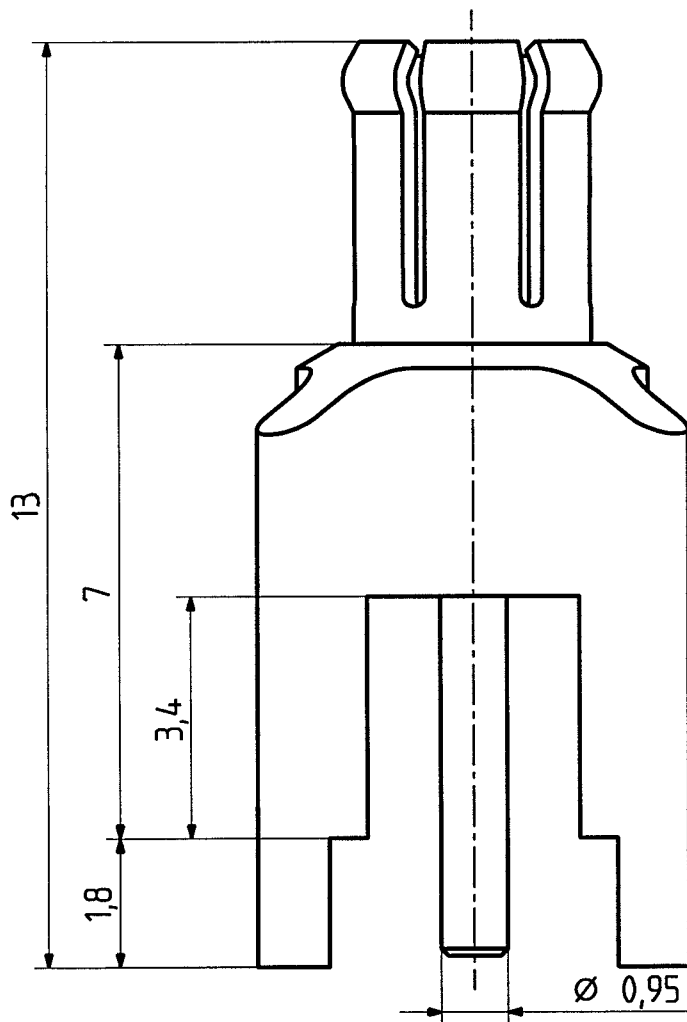

	date	sign
drawn	21.04.99	4726/SMA
checked	21.4.99	4726/Born
approved	21.4.99	4726/Born

Mounting hole ML 15

scale

10 : 1

HUBER + SUHNER RFX

dimensions in mm

drawing number

4.13.31183

Index

b

OZ drawing :