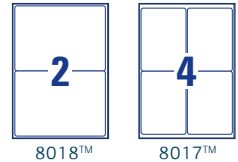

300 sheet shipping labels volume packs

- Shipping labels in value packs, perfect for you, who send many parcels
- Price attractive 300 sheet big pack in proven brand quality, with reliable strong adhesion, ultra-white, smooth special paper for pin-sharp print images
- Label sizes suitable for parcel delivery systems at i.e. UPS, DHL, meanwhile you can also design and print your labels with FREE easy-to-use Avery templates and software at www.avery.eu
- Come in a re-usable system box perfect for storage on the packing station

Templates & Software

Visit www.avery.eu

Product code	Description	Colour	Size (mm)	Labels/ sheet	Sheets/ pack	Labels/ pack	L7997™	L7996™	L7994™	L7993™	L7992™
8017-300	Shipping Labels	white	99,1 x 143,5	300	4	1200	•	•	•	•	•
8018-300	Shipping Labels	white	199,6 x 143,5	300	2	600	•	•	•	•	•

Templates & Software

Visit www.avery.eu

Product code	Description	Colour	Size (mm)	Labels/ sheet	Sheets/ pack	Labels/ pack	L7997™	L7996™	L7994™	L7993™	L7992™
For C4/C5 envelopes											
L7992-25	Weatherproof labels	White	99,1 x 57	10	25	250	•	•	•	•	•
L7993-25	Weatherproof labels	White	99,1 x 67,7	8	25	200	•	•	•	•	•
For parcels											
L7994-25	Weatherproof labels	White	99,1 x 139	4	25	100	•	•	•	•	•
L7996-25	Weatherproof labels	White	199,6 x 143,5	2	25	50	•	•	•	•	•
L7997-25	Weatherproof labels	White	199,6 x 289,1	1	25	25	•	•	•	•	•