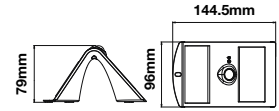

Battery:	3.7V Lithium Battery 1200mAh
Lumens:	220lm
No. of LED:	14pcs (Front 12pcs, Back 2 pcs)
Detecting Angle:	120°
Sensing Range:	2 - 6 mtrs

Charging Time:	6-7 hrs Sunlight Charging
IP Rating:	IP65
Material:	ABS+PC
Dimension:	144.5x96x79mm
Working Time:	Min 8 hrs and Max 24 hrs
Box Qty:	20Pcs