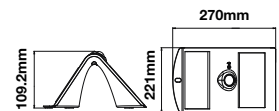

Battery:	3.7V Lithium Battery 1200mAh
Lumens:	220lm
No. of LED:	14pcs (Front 12pcs, Back 2 pcs)
Detecting Angle:	120°
Sensing Range:	2 - 6 mtrs

Charging Time:	6-7 hrs Sunlight Charging
IP Rating:	IP65
Material:	ABS+PC
Dimension:	144.5x96x79mm
Working Time:	Min 8 hrs and Max 24 hrs
Box Qty:	20Pcs

Solar Wall Light-IP65

3W VT-768

SKU: 7523 - Day+Warm White 3800157619363

Battery:	3.7V Lithium Battery 2000mAh
Lumens:	400lm
No. of LED:	30pcs (Front 28pcs, Back 2 pcs)
Detecting Angle:	120°
Sensing Range:	2 - 6 mtrs

Charging Time:	6-7 hrs Sunlight Charging
IP Rating:	IP65
Material:	ABS+PC
Dimension:	140x212x109.2mm
Working Time:	Min 5-8 hrs and Max 24 hrs
Box Qty:	12Pcs

Solar Wall Light-IP65

7W VT-767-7-W

SKU: 8278 - 4000K Day White 3800157627955

Battery:	3.7V Lithium Battery 4000mAh
Lumens:	800lm
No. of LED:	60pcs (Front 56pcs, Back 4 pcs)
Detecting Angle:	120°
Sensing Range:	2 - 6 mtrs

Charging Time:	6-7 hrs Sunlight Charging
IP Rating:	IP65
Material:	ABS+PC
Dimension:	270x221x109.2mm
Working Time:	Mode A: 5 hours, Mode B: 2-3 nights
Box Qty:	Mode C: 3-4 nights