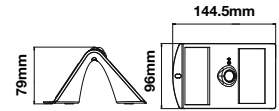

Charging Time:	6-7 hrs Sunlight Charging
IP Rating:	IP65
Material:	ABS+PC
Dimension:	144.5x96x79mm
Working Time:	Min 8 hrs and Max 24 hrs
Box Qty:	20Pcs

Solar Wall Light-IP65

1.5W VT-767-2-B

SKU: 8277 - 4000K Day White 3800157627948

Battery:	3.7V Lithium Battery 1200mAh
Lumens:	220lm
No. of LED:	14pcs (Front 12pcs, Back 2 pcs)
Detecting Angle:	120°
Sensing Range:	2 - 6 mtrs

Charging Time:	6-7 hrs Sunlight Charging
IP Rating:	IP65
Material:	ABS+PC
Dimension:	144.5x96x79mm
Working Time:	Min 8 hrs and Max 24 hrs
Box Qty:	20Pcs

Battery:	3.7V Lithium Battery 4000mAh
Lumens:	800lm
No. of LED:	60pcs (Front 56pcs, Back 4 pcs)
Detecting Angle:	120°
Sensing Range:	2 - 6 mtrs

Charging Time:	6-7 hrs Sunlight Charging
IP Rating:	IP65
Material:	ABS+PC
Dimension:	270x221x109.2mm
Working Time:	Mode A: 5 hours, Mode B: 2-3 nights
Box Qty:	Mode C: 3-4 nights