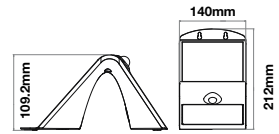

Battery:	3.7V Lithium Battery 2000mAh
Lumens:	400lm
No. of LED:	30pcs (Front 28pcs, Back 2 pcs)
Detecting Angle:	120°
Sensing Range:	2 - 6 mtrs

Charging Time:	6-7 hrs Sunlight Charging
IP Rating:	IP65
Material:	ABS+PC
Dimension:	140x212x109.2mm
Working Time:	Min 5-8 hrs and Max 24 hrs
Box Qty:	12Pcs