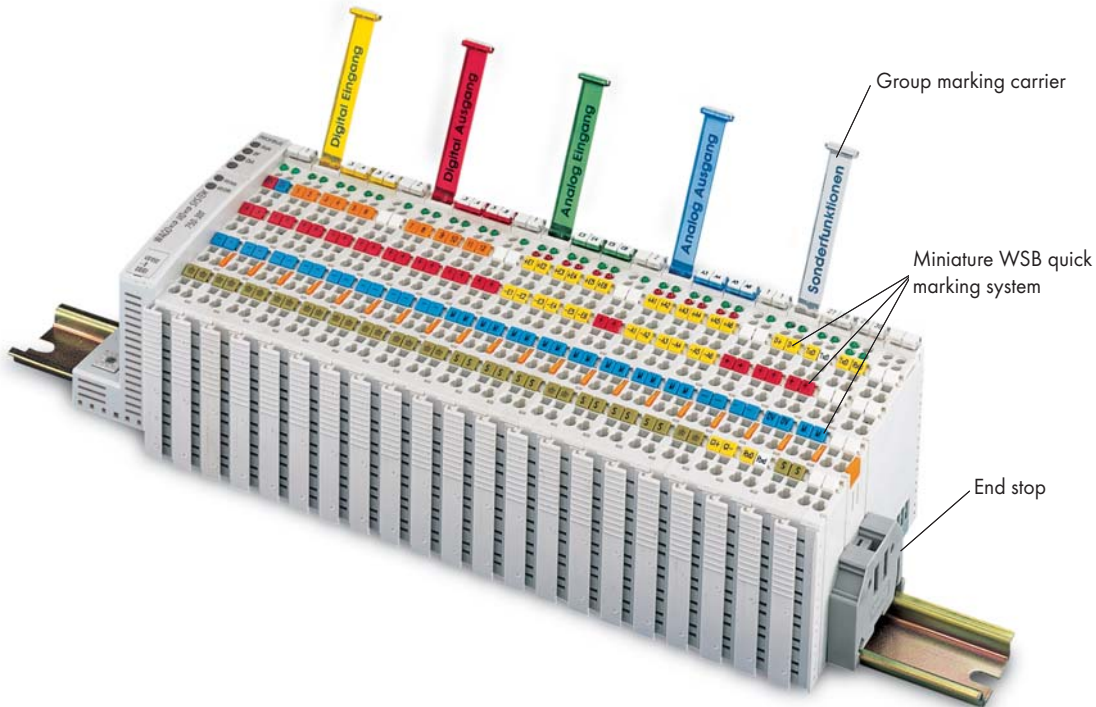

# Accessories

Manuals, GSD and EDS Files, Marking Accessories, Mounting Accessories

Description		
<b>Manuals:</b>	for fieldbus couplers/controllers and ECO fieldbus couplers: PROFINET, PROFIBUS, ETHERNET, DeviceNet, CANopen, ETHERNET Powerlink, MODBUS, INTERBUS, CC-Link, Firewire, CAL, Telecontrol, II/O-LIGHTBUS, KNX IP, BACnet, LON, Peer to Peer;	Available in German and English on the Internet at <a href="http://www.wago.com">www.wago.com</a> or as DVD AUTOMATION Tools and Docs 0888-0412/xxxx-0101
	for I/O modules (digital input, digital output, analog input, analog output, specialty modules, system modules, Ex i, PROFIsafe)	
<b>GSD and EDS files:</b>	available for the fieldbus system PROFIBUS, DeviceNet and CANopen	

Description		Item no.	Pack. unit
<b>Marker cards for group marking carrier</b>	sheet DIN A4 (160 cards)	<b>750-100</b>	1 sheet
<b>Miniature WSB quick marking system</b>			
	plain	<b>248-501</b>	5 cards
	yellow	<b>248-501/000-002</b>	5 cards
	red	<b>248-501/000-005</b>	5 cards
	blue	<b>248-501/000-006</b>	5 cards
	gray	<b>248-501/000-007</b>	5 cards
	orange	<b>248-501/000-012</b>	5 cards
	light green	<b>248-501/000-017</b>	5 cards
	green	<b>248-501/000-023</b>	5 cards
	violet	<b>248-501/000-024</b>	5 cards
<b>End stop, for DIN 35 rail</b>	6 mm/0.236 in wide	<b>249-116</b>	100 (4x25)
<b>End stop, for DIN 35 rail</b>	10 mm/0.394 in wide	<b>249-117</b>	50 (2x25)
<b>Communication cable</b>		<b>750-920</b>	1
<b>Screwdriver with partially insulated shaft</b>	Type 1, blade 2.5 x 0.4 mm / 0.098 x 0.016 in	<b>210-619</b>	1
<b>Screwdriver with partially insulated shaft</b>	Type 2, blade 3.5 x 0.5 mm / 0.137 x 0.020 in	<b>210-620</b>	1