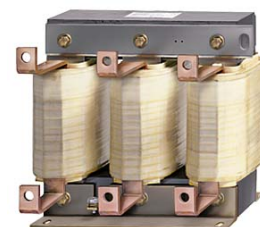

MLFB-Ordering data

6SL3000-2BE32-6AA0

Figure similar

Client order no. :

Order no. :

Offer no. :

Remarks :

Item no. :

Consignment no. :

Project :

Rated data		Connections	
Rated voltage	380.00 ... 480.00 V	Power connection Power Module	
Rated current	260.00 A	Version	flat connector for cable lug M10
Power loss	0.500 kW	Power connection motor	
Mechanical data		Version	Flange connection for cable lug M10
Width	300.0 mm (11.81 in)	Max. motor cable length	
Height	315.0 mm (12.40 in)	3 AC 380 V -10 % ... 400 V	
Depth	277.0 mm (10.91 in)	Shielded	300 m
Degree of protection	IP00	Unshielded	450 m
Net weight	66.00 kg (145.50 lb)	3 AC 401 V ... 480 V +10 %	
		Shielded	300 m
		Unshielded	450 m
		PE connection	
		Version	M8 Screw