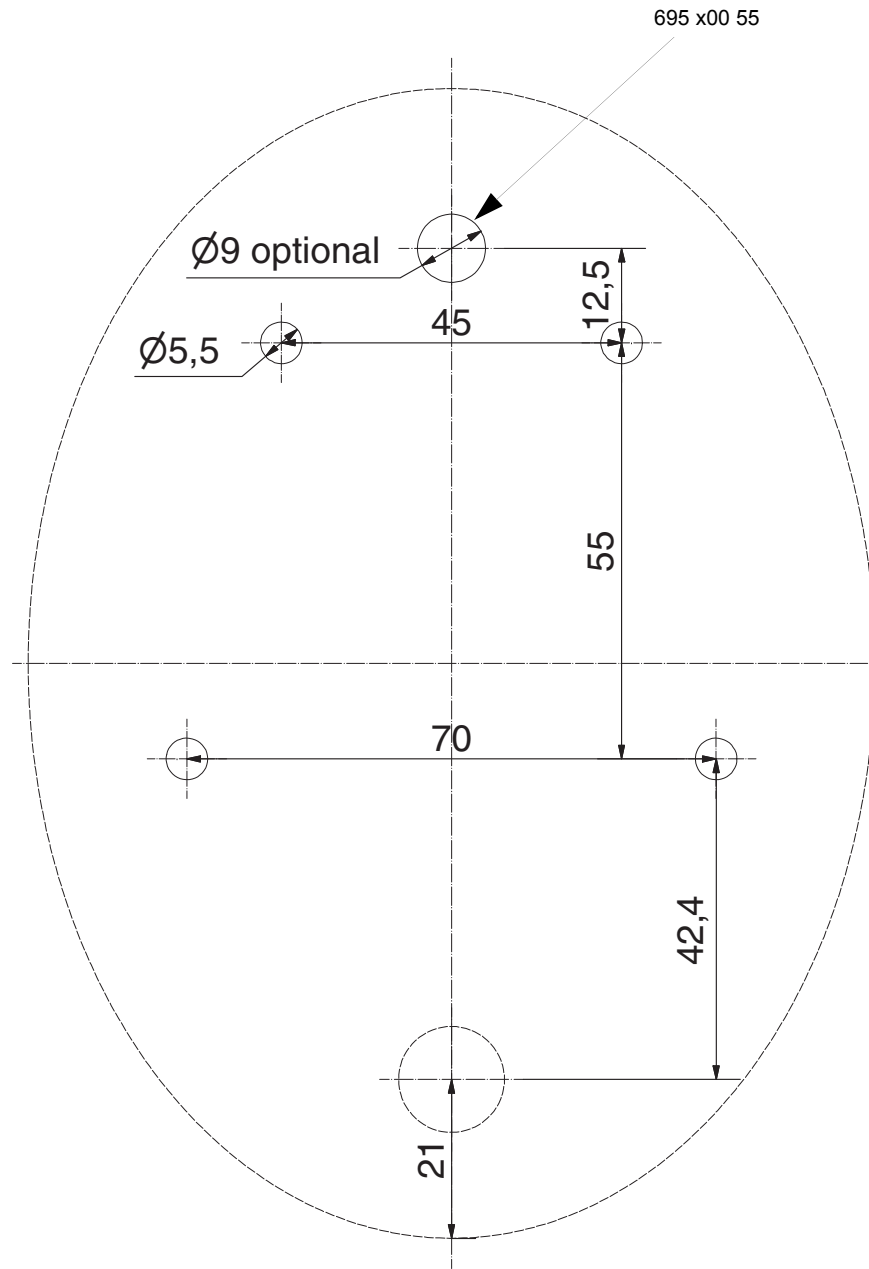

310.695.001.0113

© D

**WERMA**  
SIGNALTECHNIK

310.695.001.0113

© D