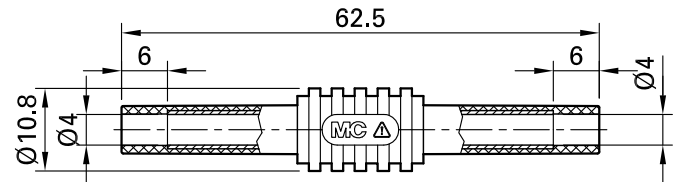

## XHK

Item number 66.9123-\*

Insulated, made of brass. Both ends suitable for accepting spring-loaded Ø 4 mm plugs with rigid insulating sleeve.

Technical data	
Diameter of plug system	4 mm
Rated Values	1000 V, CAT II, 32 A
Base material electrical contact	CuZn
Colours *	21 22 23 24 25
Test accessory acc. to	IEC EN 61010-031
Approvals	UL, CE
Remarks	Other colors available on request.