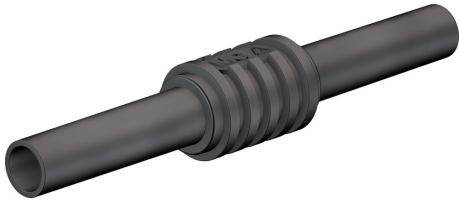

## XHK

Item number 66.9123-\*

Insulated, made of brass. Both ends suitable for accepting spring-loaded Ø 4 mm plugs with rigid insulating sleeve.

Technical data	
Diameter of plug system	4 mm
Rated Values	1000 V, CAT II, 32 A
Base material electrical contact	CuZn
Colours *	21 22 23 24 25
Test accessory acc. to	IEC EN 61010-031
Approvals	UL, CE
Remarks	Other colors available on request.