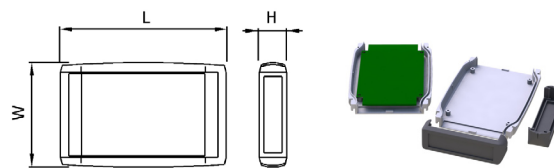

64-IP Gasket

- EPDM rubber gasket
- IP65 protection
- Operating temperature -20°C to +85°C

TYPE NO.	DESCRIPTION
CHH64GASK	64-IP Gasket

SPECIFICATION	
Material	Lid & base high grade ABS, UL94-V0
Operating Temperature	Resistant to temperatures of up to 85°C
Protection class	IP62 as standard IP65 with gasket option
64 Series Standard colours	Top and base in grey RAL7035 and black RAL 9004. End caps-red, blue, yellow, green, orange, grey or black. Custom colours available to order
Standard unit includes	Top and base (Battery door & retaining screw size 2 &4)
Options	End caps, battery compartments and gaskets supplied IP65 gasket

BLACK	LIGHT GREY	LENGTH	WIDTH	HEIGHT	STYLE
CHH641NBK	CHH641NGY	100mm	80mm	20mm	-
CHH642BBK	CHH642BGY	100mm	80mm	30mm	battery door
CHH643NBK	CHH643NGY	120mm	80mm	20mm	-
CHH644BBK	CHH644BGY	120mm	80mm	30mm	battery door