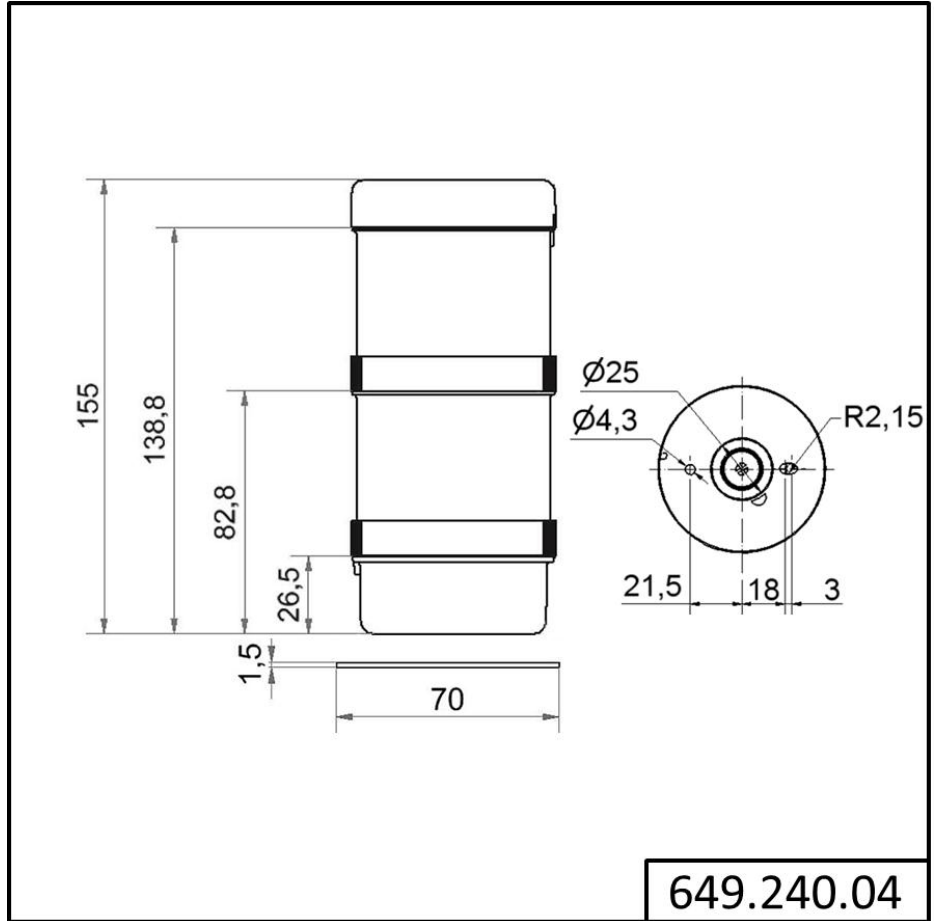

Modular Signal Towers / KombiSIGN 71

Signal tower KS71 BWM 24VAC/DC GN/RD

DRAWING

649.240.04

For additional installation and mounting information, refer to the appropriate user guide at www.werma.com. This printed copy is for information only and is subject to alteration.