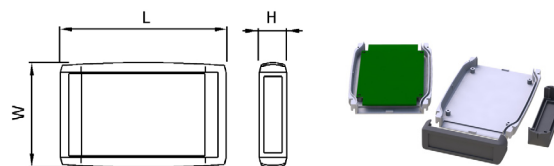

64-IP Gasket

- EPDM rubber gasket
- IP65 protection
- Operating temperature -20°C to +85°C

TYPE NO.	DESCRIPTION
CHH64GASK	64-IP Gasket

SPECIFICATION	
Material	Lid & base high grade ABS, UL94-V0
Operating Temperature	Resistant to temperatures of up to 85°C
Protection class	IP62 as standard IP65 with gasket option
64 Series Standard colours	Top and base in grey RAL7035 and black RAL 9004. End caps-red, blue, yellow, green, orange, grey or black. Custom colours available to order
Standard unit includes	Top and base (Battery door & retaining screw size 2 &4) End caps, battery compartments and gaskets supplied
Options	IP65 gasket

BLACK	LIGHT GREY	LENGTH	WIDTH	HEIGHT	STYLE
CHH641NBK	CHH641NGY	100mm	80mm	20mm	-
CHH642BBK	CHH642BGY	100mm	80mm	30mm	battery door
CHH643NBK	CHH643NGY	120mm	80mm	20mm	-
CHH644BBK	CHH644BGY	120mm	80mm	30mm	battery door