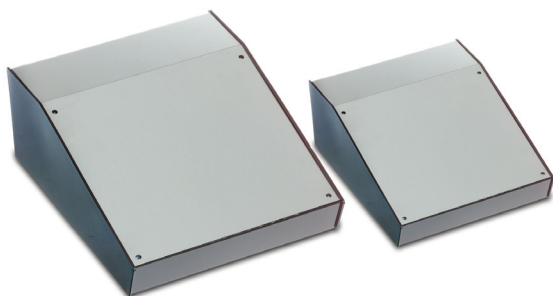

DESKTOP & INSTRUMENT CASES

6000 Series Venti Cases

ABS desk cases available with inclined recessed aluminium front panels.

- Moulded in high impact ABS
- Aluminium lid mounted by 4x M3 screws
- Polished finish for ease of cleaning
- PCB pillars in base
- Integral PCB slots in front and rear walls
- Ventilation slots in base

SPECIFICATION

Materials	Base high impact ABS as standard, UL-94 VO ABS to order Panels 1mm thick aluminium
Operating temperature	Resistant to temperatures up to 85°C
Standard colours	Base grey & black as standard, white to order Aluminium panel grey
Standard unit includes	Base & aluminium panel 4x M3 machine screws 4x rubber feet

BLACK	GREY	LENGTH	WIDTH	HEIGHT
BIM6005-BLK/PG	BIM6005-GY/PG	143mm	105mm	55mm
BIM6006-BLK/PG	BIM6006-GY/PG	143mm	170mm	55mm
BIM6007-BLK/PG	BIM6007-GY/PG	214mm	170mm	82mm

2600/2700 Series Terminal Cases

Comprehensive range of laboratory equipment, keyboard, access & security applications.

- 2 part aluminium construction
- Easy assembly with 4x M3 screws running through rubber feet into base
- 4x rubber feet supplied as standard

SPECIFICATION

Material	Base 2mm thick aluminium Lid 1.6mm thick aluminium
Protection class	IP40
Standard colours	Top beige as standard Base brown as standard Other colours available to order
Standard unit includes	Lid & base 4x M3 machine screws 4x rubber feet