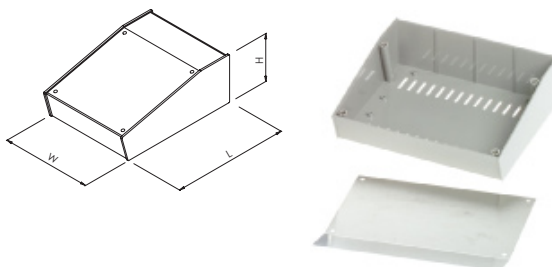

DESKTOP & INSTRUMENT CASES

6000 Series Venti Cases

ABS desk cases available with inclined recessed aluminium front panels.

- Moulded in high impact ABS
- Aluminium lid mounted by 4x M3 screws
- Polished finish for ease of cleaning
- PCB pillars in base
- Integral PCB slots in front and rear walls
- Ventilation slots in base

SPECIFICATION

Materials	Base high impact ABS as standard, UL-94 VO ABS to order Panels 1mm thick aluminium
Operating temperature	Resistant to temperatures up to 85°C
Standard colours	Base grey & black as standard, white to order Aluminium panel grey
Standard unit includes	Base & aluminium panel 4x M3 machine screws 4x rubber feet

BLACK	GREY	LENGTH	WIDTH	HEIGHT
BIM6005-BLK/PG	BIM6005-GY/PG	143mm	105mm	55mm
BIM6006-BLK/PG	BIM6006-GY/PG	143mm	170mm	55mm
BIM6007-BLK/PG	BIM6007-GY/PG	214mm	170mm	82mm

2600/2700 Series Terminal Cases

Comprehensive range of laboratory equipment, keyboard, access & security applications.

- 2 part aluminium construction
- Easy assembly with 4x M3 screws running through rubber feet into base
- 4x rubber feet supplied as standard

SPECIFICATION

Material	Base 2mm thick aluminium Lid 1.6mm thick aluminium
Protection class	IP40
Standard colours	Top beige as standard Base brown as standard Other colours available to order
Standard unit includes	Lid & base 4x M3 machine screws 4x rubber feet