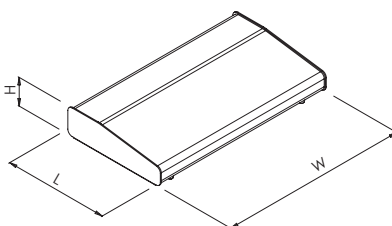

BLACK	GREY	LENGTH	WIDTH	HEIGHT
BIM6005-BLK/PG	BIM6005-GY/PG	143mm	105mm	55mm
BIM6006-BLK/PG	BIM6006-GY/PG	143mm	170mm	55mm
BIM6007-BLK/PG	BIM6007-GY/PG	214mm	170mm	82mm

2600/2700 Series Terminal Cases

Comprehensive range of laboratory equipment, keyboard, access & security applications.

- 2 part aluminium construction
- Easy assembly with 4x M3 screws running through rubber feet into base
- 4x rubber feet supplied as standard

SPECIFICATION

Material	Base 2mm thick aluminium Lid 1.6mm thick aluminium
Protection class	IP40
Standard colours	Top beige as standard Base brown as standard Other colours available to order
Standard unit includes	Lid & base 4x M3 machine screws 4x rubber feet

TYPE NO.	LENGTH	WIDTH	HEIGHT
RTM2601-BR/B	210mm	178mm	55mm
RTM2602-BR/B	210mm	280mm	55mm
RTM2603-BR/B	210mm	381mm	55mm
RTM2604-BR/B	210mm	483mm	55mm
RTM2701-BR/B	210mm	178mm	80mm
RTM2702-BR/B	210mm	280mm	106mm
RTM2703-BR/B	210mm	381mm	106mm
RTM2704-BR/B	210mm	483mm	106mm