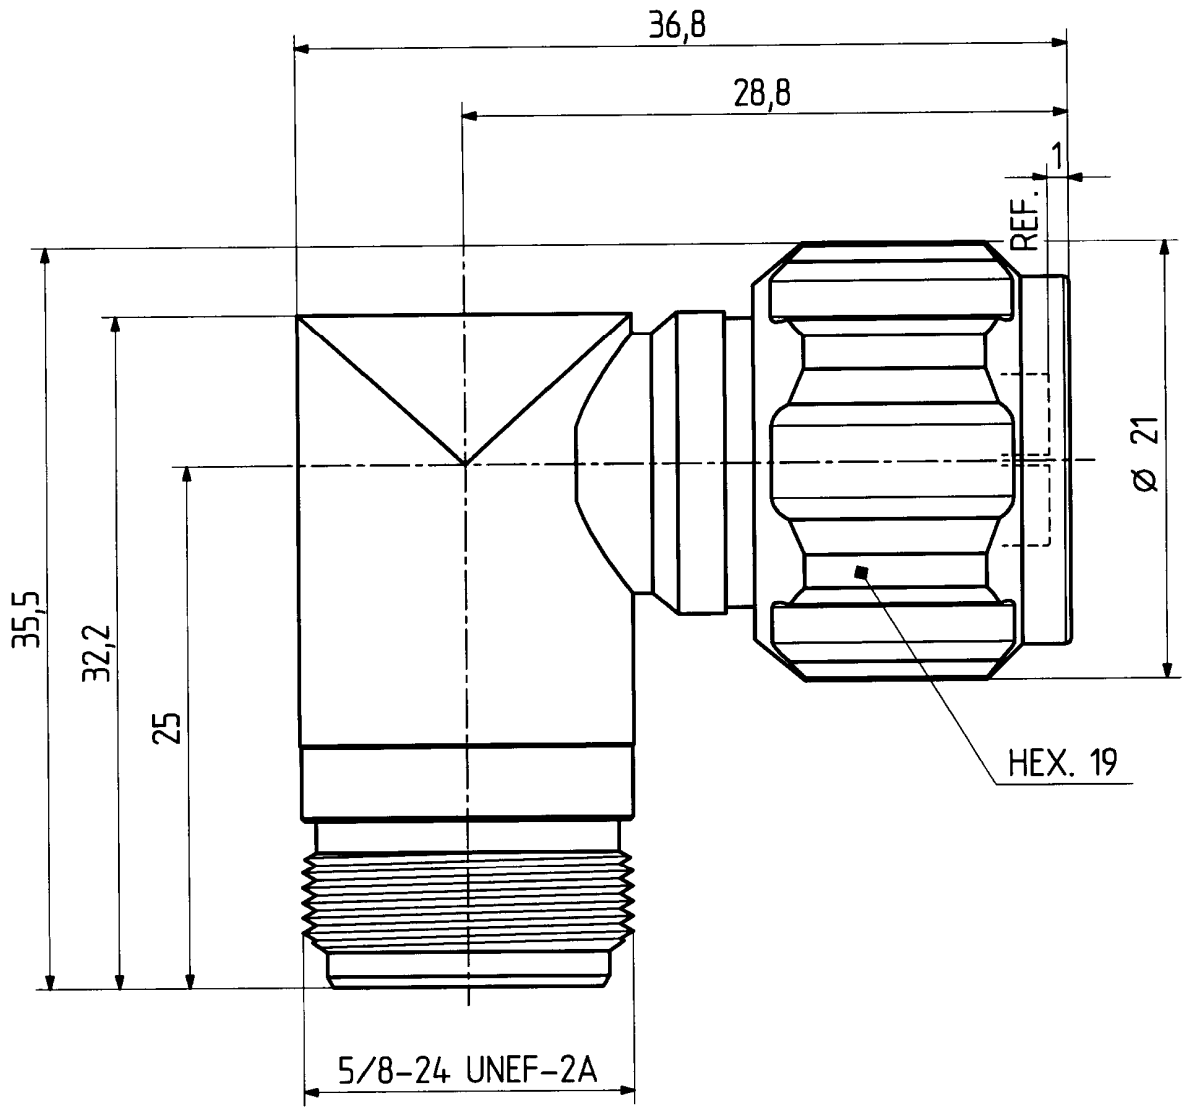

	date	sign
drawn	02.08.00	4515/CHU
checked	28.8.00	4726/CH
approved	28.8.00	4726/CH

H-S 701 448.05

scale

3:1

HUBER + SUHNER RFX

dimensions in mm

drawing number

4.13.23212

Index

d

OZ drawing : OZ.94.4.13.1033