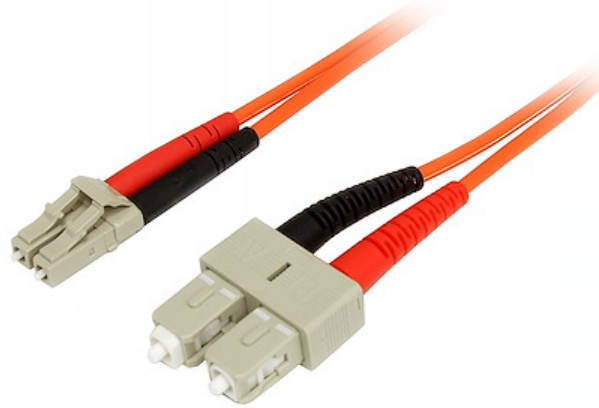

Fiber Optic Cable - Multimode Duplex 50/125 - LSZH - LC/SC - 1 m

**Product ID:** 50FIBLCSC1

The 50FIBLCSC1 1m LSZH LC to SC Fiber Cable features 50/125 micron fiber for high-speed, high bandwidth data transmissions over Gigabit Ethernet and Fiber Channel networks, with support for duplex multimode applications.

This LC-SC patch cable is housed in a LSZH (Low-Smoke, Zero-Halogen) flame retardant jacket, to ensure minimal smoke, toxicity and corrosion when exposed to high sources of heat, in the event of a fire. Making it ideal for use in industrial settings, central offices and schools, as well as residential settings where building codes are a consideration.

Each Duplex 50/125 (OM2) Multimode Fiber Patch Cable is individually tested and certified to be within acceptable optical insertion loss limits for guaranteed compatibility and 100% reliability and is backed by our lifetime warranty.