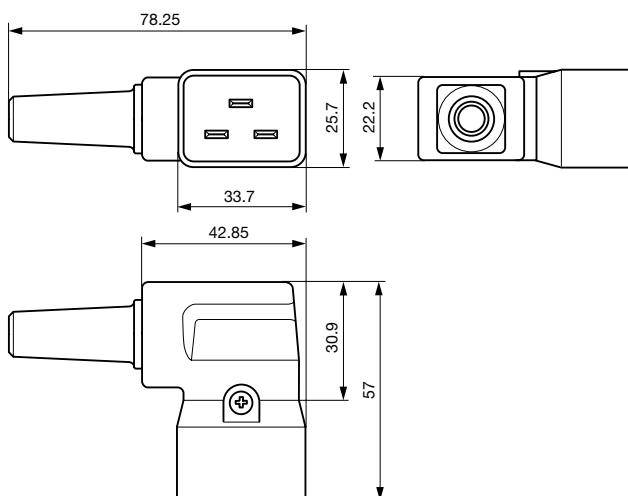

IEC Plug I, Cord Connector (Rewireable), Angled

4789

70 ° C

**Description**

- Rewireable plug for cable 90° entry:
Screwing cable terminal
- 1 Function
- Appliance Inlet, Pin temperature 70 °C, Protection class I
- Screw clamps

Weblinks

pdf-datasheet, html-datasheet, General Product Information, Approvals, CE declaration of conformity, RoHS, CHINA-RoHS, Mating Connectors, e-Shop, SCHURTER-Stock-Check, Distributor-Stock-Check, CAD-Drawings, Accessories, Mounting instruction, Detailed request for product

Plug	I acc. to IEC/EN 60320-2-2, UL 498, CSA C22.2 no. 42 (for cold conditions) pin-temperature 70 °C, 16 A, Protection Class I
------	---

Dimensions

4789

Variants

Color	Max. cable diameter	Max. wire size	Order Number
black	8.7 mm	3 x 1.5 mm ² / 3 x 16 AWG	4789.1100
black	10 mm	3 x 2.1 mm ² / 3 x 14 AWG	4789.1200

Max. torque for screws: Terminals: 0.8 Nm, Cable clamps: 0.8 Nm, Cover: 0.5 Nm

Packaging unit 50 Pcs

Mating Outlets/Connectors**Category / Description**[Appliance Outlet Overview complete](#)

IEC Appliance Outlet J, Screw-on Mounting, Front Side, Solder or Quick-connect Terminal	0723
IEC Appliance Outlet type J, Snap-in Mounting, Front Side, IDC Terminal	4710
IEC Appliance Outlet J, Snap-in/Screw-on Mounting, Front Side, Solder or Quick-connect Terminal	4797
IEC Appliance Outlet J, Snap-in Mounting, Front Side, Quick-connect Terminal	5013
IEC Appliance Outlet J, Screw-on Mounting, Front Side, Quick-connect Terminal	5016
Appliance Outlet further types to 4789	...