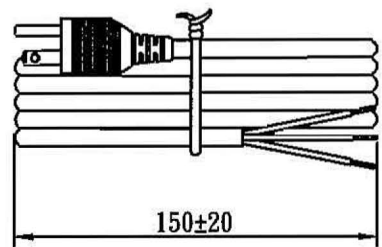

No	BOM ITEM	Q'TY	P/N
1	∅4.75 BRASS TUBE	1 pcs	BPN47500
2	BRASS BLADE	2 pcs	BBN50T02
3	305 INNER BODY	1 pcs	MI305D00
4	305 OUTER COVER	1 pcs	MI305U00
5	PVC 40P (SP-305B)	24 g	RPP04008
6	PE TIE (WHITE, 6 inch)	1 pcs	KBWPE115

WIRING COLOR:
 E: Green
 N: White
 L: Black

LENGED ON CORD:	
(UL) E314513 SVT 60°C 3X18AWG(0.824mm ²) 300V VW-1 I-SHENG	
CSA LL81924 TYPE SVT 60°C 3X0.824mm ² (18AWG) 300V VW-1	

CABLE	SVT 18AWGx3C 60°C DENT PRINT CT-08				
PLUG	SP-305B	LENGTH	1800	UNIT	mm
CLIENT	NAME	Elfa Distrelec	N/W	UNIT	kg
	P/N	43-526-70	KS DWG	SR-12090041-8	VER. A
Maxxtro [®]				Design. by	李润龙 19.2
				Review. by	李俊强 9.11
				Approval. by	李润龙 9.11
D5B VS334B 08 180 00					