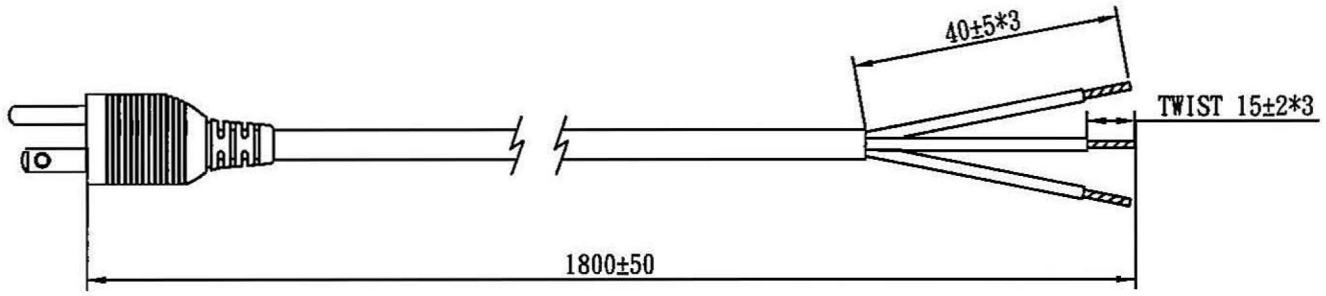

No	BOM ITEM	Q'TY	P/N
1	∅4.75 BRASS TUBE	1 pcs	BPN47500
2	BRASS BLADE	2 pcs	BBN50T02
3	305 INNER BODY	1 pcs	MI305D00
4	305 OUTER COVER	1 pcs	MI305U00
5	PVC 40P (SP-305B)	24 g	RPP04008
6	PE TIE (WHITE, 6 inch)	1 pcs	KBWPE115

WIRING COLOR:
 E: Green
 N: White
 L: Black

LENGED ON CORD:	
(UL) E314513 SVT 60°C 3X18AWG(0.824mm ²) 300V VW-1 I-SHENG	
CSA LL81924 TYPE SVT 60°C 3X0.824mm ² (18AWG) 300V VW-1	

CABLE	SVT 18AWGx3C 60°C DENT PRINT CT-08				
PLUG	SP-305B	LENGTH	1800	UNIT	mm
CLIENT	NAME	Elfa Distrelec	N/W	UNIT	kg
	P/N	43-526-70	KS DWG	SR-12090041-8	VER. A
Maxxtro [®]				Design. by	李润龙 19.2
				Review. by	李俊强 9.11
				Approval. by	李润龙 9.11
D5B VS334B 08 180 00					