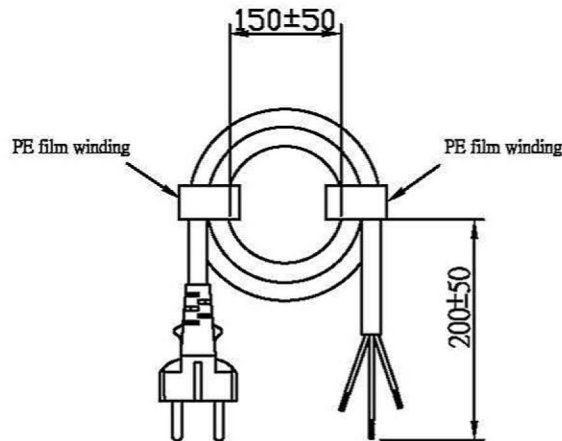

No	BOM ITEM	Q'TY	P/N
1	SP-023 INSERT	1 pcs	MB023012
2	PVC 50P (SP-022)	29.7 g	RPP05012
3	TERMINAL	3 pcs	BET92127
4	PE FILM	NA	

WIRING COLOR:

E: Yellow/Green
N: Blue
L: Brown

LENGED ON CORD:

I-SHENG KSIS <VDE> KEMA-KEUR <VDE> △CEBEC 809
NF-USE 1353 IEMMEQU H05RR-F 3G 1.5mm² Q051568 CABO FLEXÍVEL △ IEC
60245-4 A041481 60245 IEC 53 (YZ) 300/500V

CABLE	H05RR-F 3G 1.5 CT-12 (BLACK)			
PLUG	SP-022	LENGTH	4000	UNIT mm
CLIENT	NAME	Elfa Distrelec	N/W	UNIT kg
	P/N	43-526-68	KS DWG	SR-12090041-15 VER. A
Maxxtro [®]			Design. by	TESS
			Review. by	李俊裴
			Approval. by	汪华高
A22 WE31UC 12 400 00				