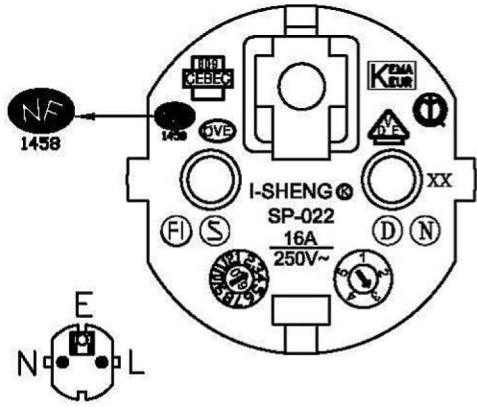

No	BOM ITEM	Q'TY	P/N
1	SP-023 INSERT	1 pcs	MB023012
2	PVC 50P (SP-022)	29.7 g	RPP05012
3	TERMINAL	3 pcs	BET92127
4	PE FILM	NA	

WIRING COLOR:

E: Yellow/Green
N: Blue
L: Brown

LENGED ON CORD:

I-SHENG KSIS <VDE> KEMA-KEUR <VDE> △CEBEC 809
NF-USE 1353 IEMMEQU H05RR-F 3G 1.5mm² Q051568 CABO FLEXÍVEL △ IEC
60245-4 A041481 60245 IEC 53 (YZ) 300/500V

CABLE	H05RR-F 3G 1.5 CT-12 (BLACK)			
PLUG	SP-022	LENGTH	4000	UNIT mm
CLIENT	NAME	Elfa Distrelec	N/W	UNIT kg
	P/N	43-526-68	KS DWG	SR-12090041-15 VER. A
Maxxtro [®]			Design. by	TESS
			Review. by	李俊裴
			Approval. by	汪华高
A22 WE31UC 12 400 00				