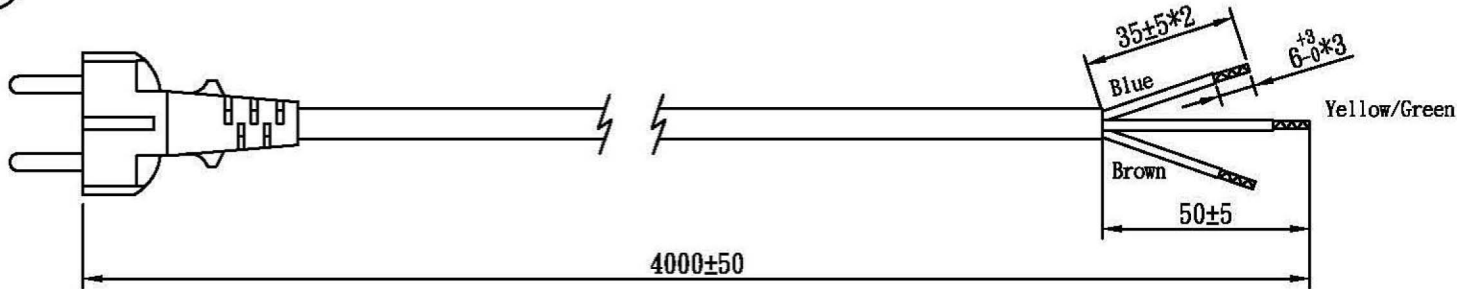

No	BOM ITEM	Q'TY	P/N
1	SP-023 INSERT	1 pcs	MB023012
2	PVC 50P (SP-022)	29.7 g	RPP05012
3	TERMINAL	3 pcs	BET92127
4	PE FILM	NA	

WIRING COLOR:

E: Yellow/Green
N: Blue
L: Brown

LENGED ON CORD:

I-SHENG KSIS <VDE> KEMA-KEUR <VDE> △CEBEC 809
NF-USE 1353 IEMMEQU H05RR-F 3G 1.5mm² Q051568 CABO FLEXÍVEL △ IEC
60245-4 A041481 60245 IEC 53 (YZ) 300/500V

CABLE	H05RR-F 3G 1.5 CT-12 (BLACK)			
PLUG	SP-022	LENGTH	4000	UNIT mm
CLIENT	NAME	Elfa Distrelec	N/W	UNIT kg
	P/N	43-526-68	KS DWG	SR-12090041-15 VER. A
Maxxtro [®]			Design. by	TESS
			Review. by	李俊裴
			Approval. by	汪华高
A22 WE31UC 12 400 00				