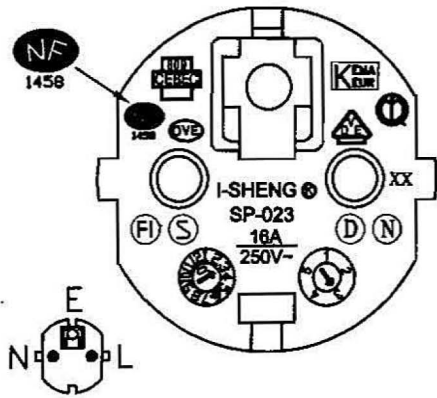

No	BOM ITEM	Q'TY	P/N
1	SP-023 INSERT	1 PCS	MB023012
2	PVC 50P (SP-023)	45 g	RPP05008
3	TERMINAL	3 pcs	BET92127
4	PE TIE (WHITE, 6 inch)	1 pcs	KBWPE115

WIRING COLOR:
E: Yellow/Green
N: Blue
L: Brown

LENGED ON CORD: (四字)

I-SHENG KSIS <VDE> KEMA-KEUR <VDE> △ CEBEC 809 NF-USE
1353 IEMMEQU H05VV-F 3G 0.75mm² 60227 IEC 53 RVV 300/500V A041481
3ASL/75 4V-75 V-75(75°C) 250/440V ORDINARY DUTY Q88228 -LF- CE

CABLE	H05VV-F 3G 0.75 DENT PRINT CT-08				
PLUG	SP-023	LENGTH	2000	UNIT mm	
CLIENT	NAME	Elfa Distrelec	N/W	UNIT kg	
	P/N	43-526-61	KS DWG	SR-12090041-6 VER. A	
Maxxtro®				Design. by	苏润松 9/11
				Review. by	廖俊强 9/11
				Approval. by	江浩明
A23 6B3016 08 200 00					