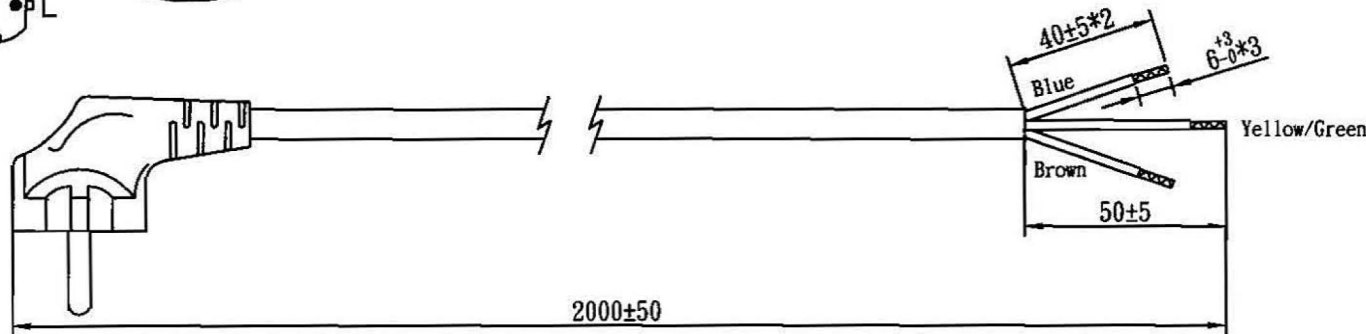

No	BOM ITEM	Q'TY	P/N
1	SP-023 INSERT	1 PCS	MB023012
2	PVC 50P (SP-023)	45 g	RPP05008
3	TERMINAL	3 pcs	BET92127
4	PE TIE (WHITE, 6 inch)	1 pcs	KBWPE115

WIRING COLOR:
E: Yellow/Green
N: Blue
L: Brown

LENGED ON CORD: (四字)

I-SHENG KSIS <VDE> KEMA-KEUR <VDE> △ CEBEC 809 NF-USE
1353 IEMMEQU H05VV-F 3G 0.75mm² 60227 IEC 53 RVV 300/500V A041481
3ASL/75 4V-75 V-75(75°C) 250/440V ORDINARY DUTY Q88228 -LF- CE

CABLE	H05VV-F 3G 0.75 DENT PRINT CT-08				
PLUG	SP-023	LENGTH	2000	UNIT mm	
CLIENT	NAME	Elfa Distrelec	N/W	UNIT kg	
	P/N	43-526-61	KS DWG	SR-12090041-6 VER. A	
Maxxtro®				Design. by	苏润松 9/11
				Review. by	廖俊强 9/11
				Approval. by	江浩明
A23 6B3016 08 200 00					