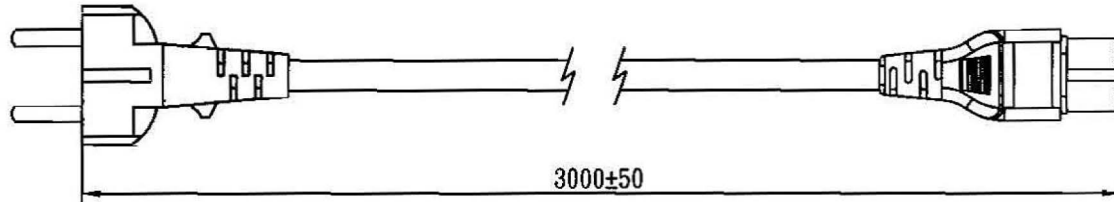

No	BOM ITEM	Q'TY	P/N
1	SP023 INSERT	1 pcs	MB023012
2	PVC 50P (SP-022)	29.7 g	RPP05012
3	□ 2.35B PHOSPHOR BRONZE TUBE	2 pcs	BPP235B3
4	□ 3.2 PHOSPHOR BRONZE TUBE	1 pcs	BPP32300
5	IS-034 INNER BODY	1 pcs	MP334012
6	PVC 50P (IS-034)	10.4 g	RPP05012
7	PE TIE (BLACK, 6 inch)	1 pcs	KBBPE115

WIRING COLOR:
 E: Yellow/Green
 N: Blue
 L: Brown

LENGED ON CORD: (四字)

I-SHENG KSIS <VDE> KEMA-KEUR <VDE> ΔCEBEC 809
 NF-USE 1353 IEMMEQU H05VV-F 3G 1.0mm² 60227 IEC 53 RVV 300/500V A041481
 3ASL/100 4V-75 V-75(75°C) 250/440V ORDINARY DUTY Q90033 -LF-CE

CABLE	H05VV-F 3G 1.0 DENT PRINT CT-12 (BLACK)				
PLUG	SP-022 + IS-034	LENGTH	2980	UNIT mm	
CLIENT	NAME	Elfa Distrelec	N/W	UNIT kg	
	P/N	43-526-56	KS DWG	SR-12090041-7 VER. A	
Maxxtro [®]				Design. by	李洪强 9/11
				Review. by	李洪强 9/11
				Approval. by	李洪强 9/11
V23 6C3016 12 300 00					