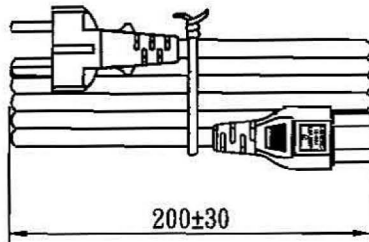

No	BOM ITEM	Q'TY	P/N
1	SP023 INSERT	1 pcs	MB023012
2	PVC 50P (SP-022)	29.7 g	RPP05012
3	□ 2.35B PHOSPHOR BRONZE TUBE	2 pcs	BPP235B3
4	□ 3.2 PHOSPHOR BRONZE TUBE	1 pcs	BPP32300
5	IS-034 INNER BODY	1 pcs	MP334012
6	PVC 50P (IS-034)	10.4 g	RPP05012
7	PE TIE (BLACK, 6 inch)	1 pcs	KBBPE115

WIRING COLOR:
 E: Yellow/Green
 N: Blue
 L: Brown

LENGED ON CORD: (四字)

I-SHENG KSIS <VDE> KEMA-KEUR <VDE> ΔCEBEC 809
 NF-USE 1353 IEMMEQU H05VV-F 3G 1.0mm² 60227 IEC 53 RVV 300/500V A041481
 3ASL/100 4V-75 V-75(75°C) 250/440V ORDINARY DUTY Q90033 -LF-CE

CABLE	H05VV-F 3G 1.0 DENT PRINT CT-12 (BLACK)				
PLUG	SP-022 + IS-034	LENGTH	2980	UNIT mm	
CLIENT	NAME	Elfa Distrelec	N/W	UNIT kg	
	P/N	43-526-56	KS DWG	SR-12090041-7 VER. A	
Maxxtro [®]				Design. by	李洪强 9/11
				Review. by	李洪强 9/11
				Approval. by	李洪强 9/11
V23 6C3016 12 300 00					