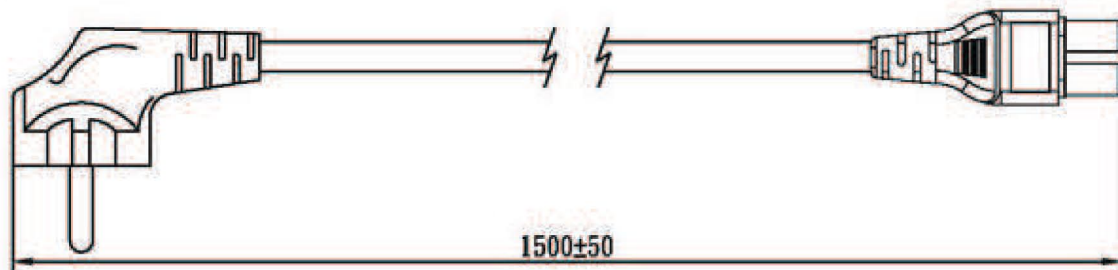

MARKING:

MARKING:

WIRING COLOR:

E: Yellow/Green
N: Blue
L: Brown

LENGED ON CORD: (凹字)

I-SHENG KSIS ◁VDE▷ KEMA-KEUR 符合符合 ◁BVE▷ △ CEBC 809 ⑤⑥⑦⑧ NF-USE
1353 IEMMEQU H05VV-F 3G 0.75mm² 60227 IEC 53 RVV 300/500V Ⓜ A041481
3ASL/75 4V-75 V-75(75°C) 250/440V ORDINARY DUTY Q88228 -LF- CE

No	BOM ITEM	Q'TY	P/N
1	SP-023 INSERT	1 PCS	MB023012
2	PVC 50P (SP-023)	45 g	RPP05012
3	□2.35B PHOSPHOR BRONZE TUBE	2 pcs	BPP235B3
4	□3.2 PHOSPHOR BRONZE TUBE	1 pcs	BPP32300
5	IS-034 INNER BODY	1 pcs	MP334012
6	PVC 50P (IS-034)	10.4 g	RPP05012
7	PE TIE (BLACK, 6 inch)	1 pcs	KBBPE115

CABLE	H05VV-F 3G 0.75 DENT PRINT CT-12 (BLACK)			
PLUG	SP-023 + IS-034	LENGTH	1480	UNIT mm
CLIENT	NAME	ELFA DISTRELEC	N/W	UNIT kg
	P/N	43-313-06 (ELFA)	KS DWG	SR-1203213-4 VER. A
Maxxtro [®]			Design. by	TESS
			Review. by	汪华高
			Approval. by	周家荣
Y33 6B3016 12 150 00				