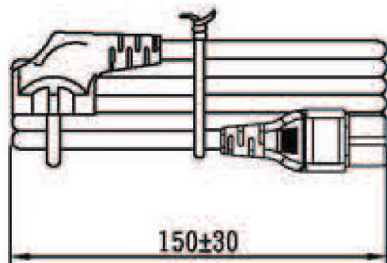

MARKING:

MARKING:

WIRING COLOR:

E: Yellow/Green
N: Blue
L: Brown

LENGED ON CORD: (凹字)

I-SHENG KSIS ◁VDE▷ KEMA-KEUR 符合符合 ◁BVE▷ △ CEBC 809 ⑤⑥⑦⑧ NF-USE
1353 IEMMEQU H05VV-F 3G 0.75mm² 60227 IEC 53 RVV 300/500V Ⓜ A041481
3ASL/75 4V-75 V-75(75°C) 250/440V ORDINARY DUTY Q88228 -LF- CE

No	BOM ITEM	Q'TY	P/N
1	SP-023 INSERT	1 PCS	MB023012
2	PVC 50P (SP-023)	45 g	RPP05012
3	□2.35B PHOSPHOR BRONZE TUBE	2 pcs	BPP235B3
4	□3.2 PHOSPHOR BRONZE TUBE	1 pcs	BPP32300
5	IS-034 INNER BODY	1 pcs	MP334012
6	PVC 50P (IS-034)	10.4 g	RPP05012
7	PE TIE (BLACK, 6 inch)	1 pcs	KBBPE115

CABLE	H05VV-F 3G 0.75 DENT PRINT CT-12 (BLACK)			
PLUG	SP-023 + IS-034	LENGTH	1480	UNIT mm
CLIENT	NAME	ELFA DISTRELEC	N/W	UNIT kg
	P/N	43-313-06 (ELFA)	KS DWG	SR-1203213-4 VER. A
Maxxtro [®]			Design. by	TESS
			Review. by	汪华高
			Approval. by	周家荣
Y33 6B3016 12 150 00				