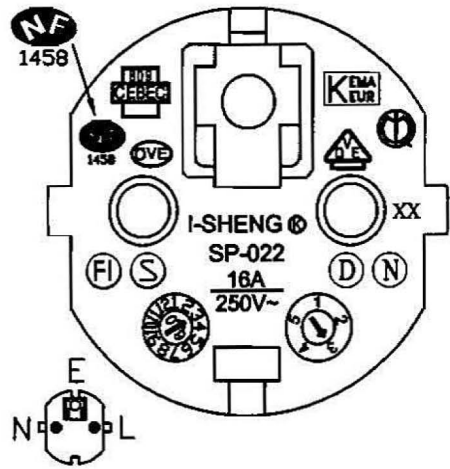

No	BOM ITEM	Q'TY	P/N
1	SP-023 INSERT	1 pcs	MB023012
2	PVC 50P (SP-022)	29.7 g	RPP05008
3	KPR-14 TERMINAL	3 pcs	BBB14000
4	IS-14 INNER BODY	1 pcs	MI014000
5	PVC 50P (IS-14)	14.3 g	RPP05008
6	PE FILM	NA	

WIRING COLOR:
 E: Yellow/Green
 N: Blue
 L: Brown

LENGED ON CORD: (凹字)
 I-SHENG KSIS <VDE> KEMA-KEUR <VDE> △CEBEC 809
 NF-USE 1353 IEMMEQU H05VV-F 3G 1.0mm² 60227 IEC 53 RVV 300/500V A041481
 3ASL/100 4V-75 V-75(75°C) 250/440V ORDINARY DUTY Q90033 -LF-CE

CABLE	H05VV-F 3G 1.0 DENT PRINT CT-08		
PLUG	SP-022 + IS-14	LENGTH	4980
UNIT	mm		
CLIENT	NAME	Elfa Distrelec	N/W
	P/N	43-526-48	KS DWG
	SR-12090041-12	VER.	A
Design. by		李润东 9/12	
Review. by		李俊强 9/11	
Approval. by		李俊强	
Maxxtro®			
V24 6C3016 08 500 00			