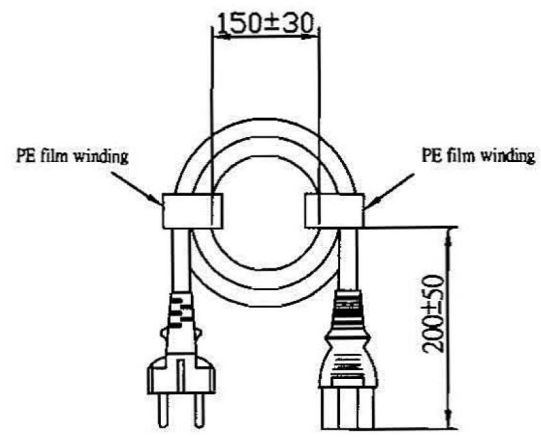

No	BOM ITEM	Q'TY	P/N
1	SP-023 INSERT	1 pcs	MB023012
2	PVC 50P (SP-022)	29.7 g	RPP05008
3	KPR-14 TERMINAL	3 pcs	BBB14000
4	IS-14 INNER BODY	1 pcs	MI014000
5	PVC 50P (IS-14)	14.3 g	RPP05008
6	PE FILM	NA	

WIRING COLOR:
 E: Yellow/Green
 N: Blue
 L: Brown

LENGED ON CORD: (凹字)
 I-SHENG KSIS <VDE> KEMA-KEUR <VDE> △CEBEC 809
 NF-USE 1353 IEMMEQU H05VV-F 3G 1.0mm² 60227 IEC 53 RVV 300/500V A041481
 3ASL/100 4V-75 V-75(75°C) 250/440V ORDINARY DUTY Q90033 -LF-CE

CABLE	H05VV-F 3G 1.0 DENT PRINT CT-08		
PLUG	SP-022 + IS-14	LENGTH	4980
UNIT	mm		
CLIENT	NAME	Elfa Distrelec	N/W
	P/N	43-526-48	KS DWG
	SR-12090041-12	VER.	A
Design. by		李润东 9/12	
Review. by		李俊强 9/11	
Approval. by		李俊强	
Maxxtro®			
V24 6C3016 08 500 00			