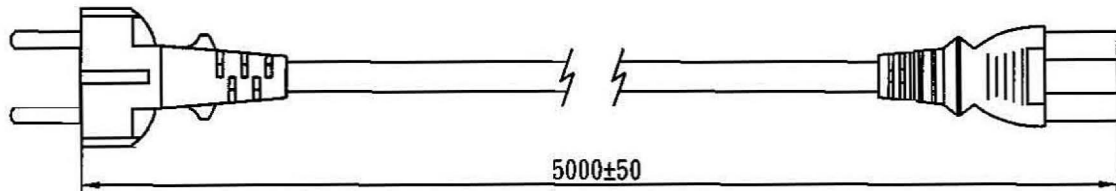

No	BOM ITEM	Q'TY	P/N
1	SP-023 INSERT	1 pcs	MB023012
2	PVC 50P (SP-022)	29.7 g	RPP05008
3	KPR-14 TERMINAL	3 pcs	BBB14000
4	IS-14 INNER BODY	1 pcs	MI014000
5	PVC 50P (IS-14)	14.3 g	RPP05008
6	PE FILM	NA	

WIRING COLOR:
 E: Yellow/Green
 N: Blue
 L: Brown

LENGED ON CORD: (凹字)
 I-SHENG KSIS <VDE> KEMA-KEUR <VDE> △CEBEC 809
 NF-USE 1353 IEMMEQU H05VV-F 3G 1.0mm² 60227 IEC 53 RVV 300/500V A041481
 3ASL/100 4V-75 V-75(75°C) 250/440V ORDINARY DUTY Q90033 -LF-CE

CABLE	H05VV-F 3G 1.0 DENT PRINT CT-08		
PLUG	SP-022 + IS-14	LENGTH	4980
UNIT	mm		
CLIENT	NAME	Elfa Distrelec	N/W
	P/N	43-526-48	KS DWG
	SR-12090041-12	VER.	A
Design. by		李润东 9/12	
Review. by		李俊强 9/11	
Approval. by		李俊强	
Maxxtro®			
V24 6C3016 08 500 00			