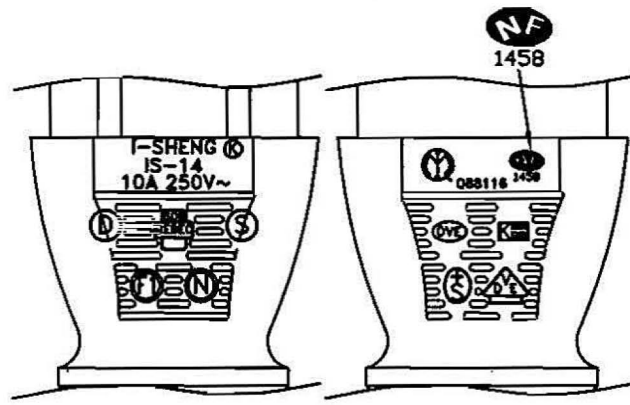

No	BOM ITEM	Q'TY	P/N
1	SP-023 INSERT	1 pcs	MB023012
2	PVC 50P (SP-022)	29.7 g	RPP05008
3	KPR-14 TERMINAL	3 pcs	BBB14000
4	IS-14 INNER BODY	1 pcs	MI014000
5	PVC 50P (IS-14)	14.3 g	RPP05008
6	PE FILM	NA	

WIRING COLOR:
 E: Yellow/Green
 N: Blue
 L: Brown

LENGED ON CORD: (凹字)
 I-SHENG KSIS <VDE> KEMA-KEUR <VDE> △CEBEC 809
 NF-USE 1353 IEMMEQU H05VV-F 3G 1.0mm² 60227 IEC 53 RVV 300/500V A041481
 3ASL/100 4V-75 V-75(75°C) 250/440V ORDINARY DUTY Q90033 -LF-CE

CABLE	H05VV-F 3G 1.0 DENT PRINT CT-08		
PLUG	SP-022 + IS-14	LENGTH	4980
UNIT	mm		
CLIENT	NAME	Elfa Distrelec	N/W
	P/N	43-526-48	KS DWG
	SR-12090041-12	VER.	A
Design. by		李润东 9/12	
Review. by		李俊强 9/11	
Approval. by		李俊强	
Maxxtro®			
V24 6C3016 08 500 00			