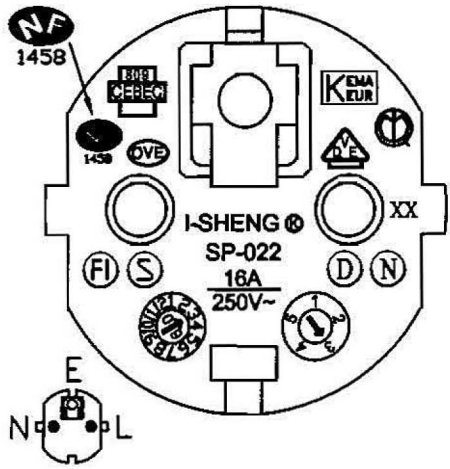

No	BOM ITEM	Q'TY	P/N
1	SP-023 INSERT	1 pcs	MB023012
2	PVC 50P (SP-022)	29.7 g	RPP05012
3	KPR-14 TERMINAL	3 pcs	BBB14000
4	IS-14 INNER BODY	1 pcs	MI014000
5	PVC 50P (IS-14)	14.3 g	RPP05012
6	PE FILM	NA	

WIRING COLOR:
 E: Yellow/Green
 N: Blue
 L: Brown

LENGED ON CORD: (四字)
 I-SHENG KSIS <VDE> KEMA-KEUR <VDE> △CEBEC 809
 NF-USE 1353 IEMMEQU H05VV-F 3G 1.0mm² 60227 IEC 53 RVV 300/500V A041481
 3ASL/100 4V-75 V-75(75°C) 250/440V ORDINARY DUTY Q90033 -LF- CE

CABLE	H05VV-F 3G 1.0 DENT PRINT CT-12 (BLACK)			
PLUG	SP-022 + IS-14	LENGTH	4980	UNIT mm
CLIENT	NAME	Elfa Distrelec	N/W	UNIT kg
	P/N	43-526-46	KS DWG	SR-12090041-10 VER. A
Maxxtro®			Design. by	李润松
			Review. by	李俊
			Approval. by	李俊
V24 6C3016 12 500 00				