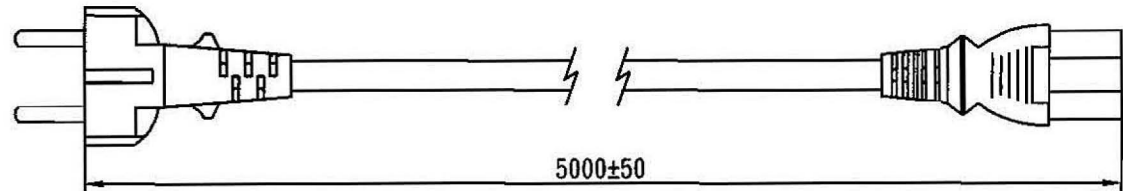

No	BOM ITEM	Q'TY	P/N
1	SP-023 INSERT	1 pcs	MB023012
2	PVC 50P (SP-022)	29.7 g	RPP05012
3	KPR-14 TERMINAL	3 pcs	BBB14000
4	IS-14 INNER BODY	1 pcs	MI014000
5	PVC 50P (IS-14)	14.3 g	RPP05012
6	PE FILM	NA	

WIRING COLOR:
 E: Yellow/Green
 N: Blue
 L: Brown

LENGED ON CORD: (四字)
 I-SHENG KSIS <VDE> KEMA-KEUR <VDE> △CEBEC 809
 NF-USE 1353 IEMMEQU H05VV-F 3G 1.0mm² 60227 IEC 53 RVV 300/500V A041481
 3ASL/100 4V-75 V-75(75°C) 250/440V ORDINARY DUTY Q90033 -LF- CE

CABLE	H05VV-F 3G 1.0 DENT PRINT CT-12 (BLACK)			
PLUG	SP-022 + IS-14	LENGTH	4980	UNIT mm
CLIENT	NAME	Elfa Distrelec	N/W	UNIT kg
	P/N	43-526-46	KS DWG	SR-12090041-10 VER. A
Maxxtro®			Design. by	李润松
			Review. by	李俊
			Approval. by	李俊
V24 6C3016 12 500 00				