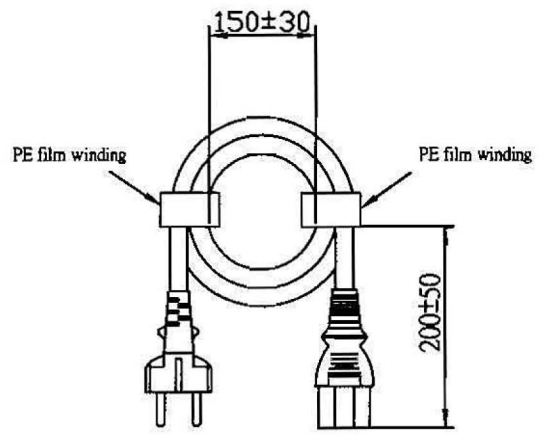

No	BOM ITEM	Q'TY	P/N
1	SP-023 INSERT	1 pcs	MB023012
2	PVC 50P (SP-022)	29.7 g	RPP05012
3	KPR-14 TERMINAL	3 pcs	BBB14000
4	IS-14 INNER BODY	1 pcs	MI014000
5	PVC 50P (IS-14)	14.3 g	RPP05012
6	PE FILM	NA	

WIRING COLOR:
 E: Yellow/Green
 N: Blue
 L: Brown

LENGED ON CORD: (四字)
 I-SHENG KSIS <VDE> KEMA-KEUR <VDE> △CEBEC 809
 NF-USE 1353 IEMMEQU H05VV-F 3G 1.0mm² 60227 IEC 53 RVV 300/500V A041481
 3ASL/100 4V-75 V-75(75°C) 250/440V ORDINARY DUTY Q90033 -LF- CE

CABLE	H05VV-F 3G 1.0 DENT PRINT CT-12 (BLACK)			
PLUG	SP-022 + IS-14	LENGTH	4980	UNIT mm
CLIENT	NAME	Elfa Distrelec	N/W	UNIT kg
	P/N	43-526-46	KS DWG	SR-12090041-10 VER. A
Maxxtro®			Design. by	李润松
			Review. by	李俊
			Approval. by	李俊
V24 6C3016 12 500 00				