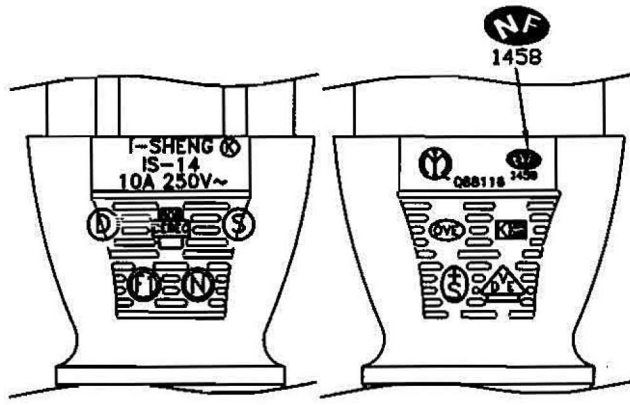

No	BOM ITEM	Q'TY	P/N
1	SP-023 INSERT	1 pcs	MB023012
2	PVC 50P (SP-022)	29.7 g	RPP05012
3	KPR-14 TERMINAL	3 pcs	BBB14000
4	IS-14 INNER BODY	1 pcs	MI014000
5	PVC 50P (IS-14)	14.3 g	RPP05012
6	PE FILM	NA	

WIRING COLOR:
 E: Yellow/Green
 N: Blue
 L: Brown

LENGED ON CORD: (四字)
 I-SHENG KSIS <VDE> KEMA-KEUR <VDE> △CEBEC 809
 NF-USE 1353 IEMMEQU H05VV-F 3G 1.0mm² 60227 IEC 53 RVV 300/500V A041481
 3ASL/100 4V-75 V-75(75°C) 250/440V ORDINARY DUTY Q90033 -LF- CE

CABLE	H05VV-F 3G 1.0 DENT PRINT CT-12 (BLACK)			
PLUG	SP-022 + IS-14	LENGTH	4980	UNIT mm
CLIENT	NAME	Elfa Distrelec	N/W	UNIT kg
	P/N	43-526-46	KS DWG	SR-12090041-10 VER. A
Maxxtro®			Design. by	李润松
			Review. by	李俊
			Approval. by	李俊
V24 6C3016 12 500 00				