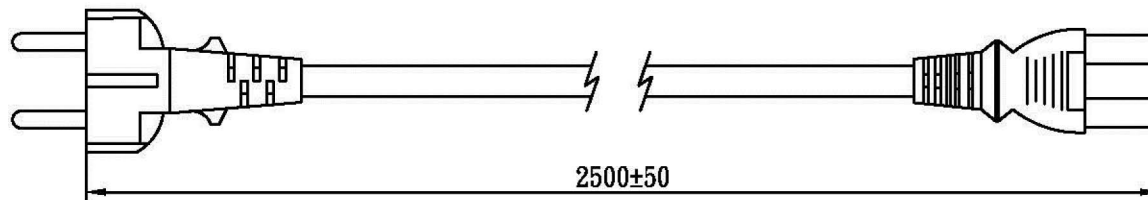

No	BOM ITEM	Q' TY	P/N
1	SP-023 INSERT	1 pcs	MB023012
2	PVC 50P (SP-022)	29.7 g	RPP05012
3	KPR-14 TERMINAL	3 pcs	BBB14000
4	IS-14 INNER BODY	1 pcs	MI014000
5	PVC 50P (IS-14)	14.3 g	RPP05012
6	PE TIE (BLACK, 6 inch)	1 pcs	KBBPE115

WIRING COLOR:
 E: Yellow/Green
 N: Blue
 L: Brown

LENGED ON CORD: (四字)

I-SHENG KSIS <VDE> KEMA-KEUR <OVE> △CEBEC 809 S D N F
 NF-USE 1353 IEMMEQU H05VV-F 3G 1.0mm² 60227 IEC 53 RVV 300/500V A041481
 3ASL/100 4V-75 V-75(75°C) 250/440V ORDINARY DUTY Q90033 -LF-CE

CABLE	H05VV-F 3G 1.0 DENT PRINT CT-12 (BLACK)			
PLUG	SP-022 + IS-14	LENGTH	2500	UNIT mm
CLIENT	NAME	Eifa	N/W	UNIT kg
	P/N	43-526-45	KS DWG	SR-1210151-2 VER. A
Maxxtro®			Design. by	TESS
			Review. by	汪華高
			Approval. by	周家榮
V24 6C3016 12 250 00				