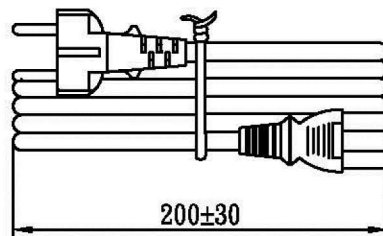

No	BOM ITEM	Q' TY	P/N
1	SP-023 INSERT	1 pcs	MB023012
2	PVC 50P (SP-022)	29.7 g	RPP05012
3	KPR-14 TERMINAL	3 pcs	BBB14000
4	IS-14 INNER BODY	1 pcs	MI014000
5	PVC 50P (IS-14)	14.3 g	RPP05012
6	PE TIE (BLACK, 6 inch)	1 pcs	KBBPE115

WIRING COLOR:
 E: Yellow/Green
 N: Blue
 L: Brown

LENGED ON CORD: (四字)

I-SHENG KSIS <VDE> KEMA-KEUR <OVE> △CEBEC 809 S D N F
 NF-USE 1353 IEMMEQU H05VV-F 3G 1.0mm² 60227 IEC 53 RVV 300/500V A041481
 3ASL/100 4V-75 V-75(75°C) 250/440V ORDINARY DUTY Q90033 -LF-CE

CABLE	H05VV-F 3G 1.0 DENT PRINT CT-12 (BLACK)			
PLUG	SP-022 + IS-14	LENGTH	2500	UNIT mm
CLIENT	NAME	Eifa	N/W	UNIT kg
	P/N	43-526-45	KS DWG	SR-1210151-2 VER. A
Maxxtro®			Design. by	TESS
			Review. by	汪華高
			Approval. by	周家榮
V24 6C3016 12 250 00				