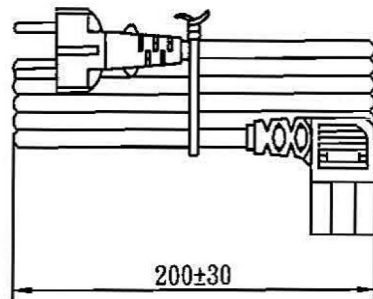

WIRING COLOR:
 E: Yellow/Green
 N: Blue
 L: Brown

LENGED ON CORD: (凹字)
 I-SHENG KSIS <VDE> KEMA-KEUR KEMA KEUR <OVE> △ CEBC 809 NF-USE
 1353 IEMMEQU H05VV-F 3G 0.75mm² 60227 IEC 53 RVV 300/500V A041481
 3ASL/75 4V-75 V-75(75°C) 250/440V ORDINARY DUTY Q88228 -LF- CE

No	BOM ITEM	Q'TY	P/N
1	SP-023 INSERT	1 pcs	MB023012
2	PVC 50P (SP-022)	29.7 g	RPP05012
3	KPR-14 BLADE	3 pcs	BBB14000
4	IS-14 INNER BODY	1 pcs	MI014000
5	PVC 50P (IS-15)	25 g	RPP05012
6	PE TIE (BLACK, 6 inch)	1 pcs	KBBPE115

CABLE	H05VV-F 3G 0.75 DENT PRINT CT-12 (BLACK)			
PLUG	SP-022 + IS-15	LENGTH	1780	UNIT mm
CLIENT	NAME	Elfa Distrelec	N/W	UNIT kg
	P/N	43-526-41	KS DWG	SR-12090041-22 VER. A
Maxxtro®			Design. by	李润彤 9/11
			Review. by	李俊强 9/11
			Approval. by	李润彤
V25 6B3016 12 180 00				