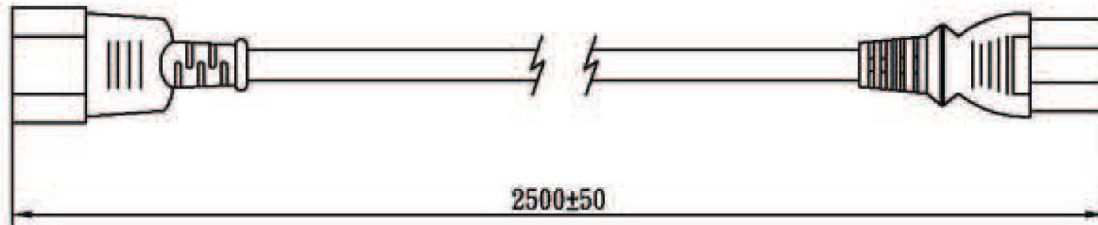

MARKING:

MARKING:

No	BOM ITEM	Q'TY	P/N
1	KPR-011 BLADE	3 pcs	BBN11000
2	IS-011 INNER BODY	1 pcs	MP011000
3	IS-011 DUST COVER	1 pcs	MI011012
4	PVC 50P (IS-011)	18 g	RPP05008
5	KPR-14 BLADE	3 pcs	BBB14000
6	IS-14 INNER BODY	1 pcs	MI014000
7	PVC 50P (IS-14)	14.3 g	RPP05008
8	PE TIE (WHITE, 6 inch)	1 pcs	KBWPE115

WIRING COLOR:

- E: Yellow/Green
- N: Blue
- L: Brown

LENGED ON CORD: (凹字)

I-SHENG KSIS <VDE> KEMA-KEUR <VE> △CEBEC 809 NF-USE 1353 IEMMEQU H05VV-F 3G 1.0mm<sup>2</sup> 60227 IEC 53 RVV 300/500V 3ASL/100 4V-75 V-75(75°C) 250/440V ORDINARY DUTY Q90033 -LF-CE

CABLE	H05VV-F 3G 1.0 DENT PRINT CT-08			
PLUG	IS-011 + IS-14	LENGTH	2480	UNIT mm
CLIENT	NAME	ELFA DISTRELEC	N/W	UNIT kg
	P/N	43-309-73 (ELFA)	KS DWG	SR-1203212-2 VER. A
<b>Maxxtro</b> <sup>®</sup>			Design. by	TESS
			Review. by	汪华高
			Approval. by	周家荣
X14 6C3016 08 250 00				