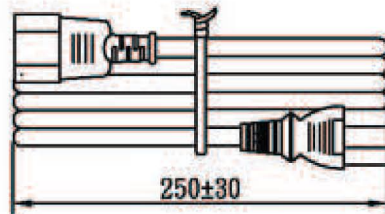

MARKING:

MARKING:

No	BOM ITEM	Q'TY	P/N
1	KPR-011 BLADE	3 pcs	BBN11000
2	IS-011 INNER BODY	1 pcs	MP011000
3	IS-011 DUST COVER	1 pcs	MI011012
4	PVC 50P (IS-011)	18 g	RPP05008
5	KPR-14 BLADE	3 pcs	BBB14000
6	IS-14 INNER BODY	1 pcs	MI014000
7	PVC 50P (IS-14)	14.3 g	RPP05008
8	PE TIE (WHITE, 6 inch)	1 pcs	KBWPE115

WIRING COLOR:

- E: Yellow/Green
- N: Blue
- L: Brown

LENGED ON CORD: (凹字)

I-SHENG KSIS <VDE> KEMA-KEUR <VE> △CEBEC 809 NF-USE 1353 IEMMEQU H05VV-F 3G 1.0mm<sup>2</sup> 60227 IEC 53 RVV 300/500V 3ASL/100 4V-75 V-75(75°C) 250/440V ORDINARY DUTY Q90033 -LF-CE

CABLE	H05VV-F 3G 1.0 DENT PRINT CT-08			
PLUG	IS-011 + IS-14	LENGTH	2480	UNIT mm
CLIENT	NAME	ELFA DISTRELEC	N/W	UNIT kg
	P/N	43-309-73 (ELFA)	KS DWG	SR-1203212-2 VER. A
<b>Maxxtro</b> <sup>®</sup>			Design. by	TESS
			Review. by	汪华高
			Approval. by	周家荣
X14 6C3016 08 250 00				