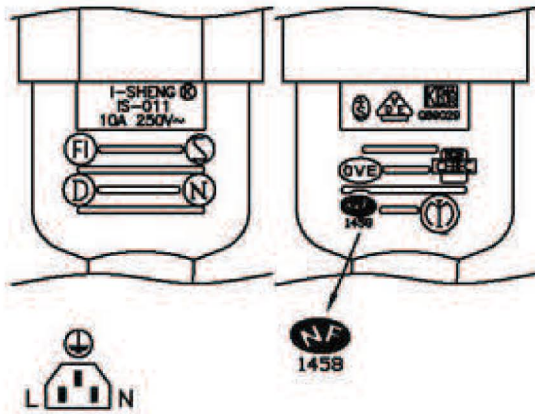

MARKING:

MARKING:

No	BOM ITEM	Q'TY	P/N
1	KPR-011 BLADE	3 pcs	BBN11000
2	IS-011 INNER BODY	1 pcs	MP011000
3	IS-011 DUST COVER	1 pcs	MI011012
4	PVC 50P (IS-011)	18 g	RPP05008
5	KPR-14 BLADE	3 pcs	BBB14000
6	IS-14 INNER BODY	1 pcs	MI014000
7	PVC 50P (IS-14)	14.3 g	RPP05008
8	PE TIE (WHITE, 6 inch)	1 pcs	KBWPE115

WIRING COLOR:

- E: Yellow/Green
- N: Blue
- L: Brown

LENGED ON CORD: (凹字)

I-SHENG KSIS <VDE> KEMA-KEUR <VE> △CEBEC 809 NF-USE 1353 IEMMEQU H05VV-F 3G 1.0mm<sup>2</sup> 60227 IEC 53 RVV 300/500V 3ASL/100 4V-75 V-75(75°C) 250/440V ORDINARY DUTY Q90033 -LF-CE

CABLE	H05VV-F 3G 1.0 DENT PRINT CT-08			
PLUG	IS-011 + IS-14	LENGTH	2480	UNIT mm
CLIENT	NAME	ELFA DISTRELEC	N/W	UNIT kg
	P/N	43-309-73 (ELFA)	KS DWG	SR-1203212-2 VER. A
<b>Maxxtro</b> <sup>®</sup>			Design. by	TESS
			Review. by	汪华高
			Approval. by	周家荣
X14 6C3016 08 250 00				