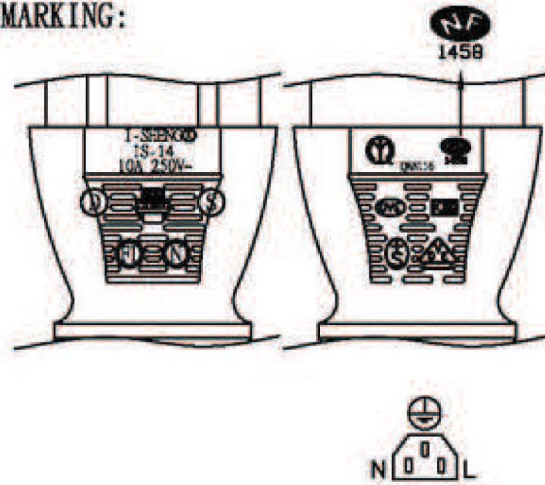

MARKING:

MARKING:

No	BOM ITEM	Q'TY	P/N
1	KPR-011 BLADE	3 pcs	BBN11000
2	IS-011 INNER BODY	1 pcs	MP011000
3	IS-011 DUST COVER	1 pcs	MI011012
4	PVC 50P (IS-011)	18 g	RPP05008
5	KPR-14 BLADE	3 pcs	BBB14000
6	IS-14 INNER BODY	1 pcs	MI014000
7	PVC 50P (IS-14)	14.3 g	RPP05008
8	PE TIE (WHITE, 6 inch)	1 pcs	KBWPE115

WIRING COLOR:

- E: Yellow/Green
- N: Blue
- L: Brown

LENGED ON CORD: (凹字)

I-SHENG KSIS <VDE> KEMA-KEUR <VE> △CEBEC 809 NF-USE 1353 IEMMEQU H05VV-F 3G 1.0mm<sup>2</sup> 60227 IEC 53 RVV 300/500V 3ASL/100 4V-75 V-75(75°C) 250/440V ORDINARY DUTY Q90033 -LF-CE

CABLE	H05VV-F 3G 1.0 DENT PRINT CT-08			
PLUG	IS-011 + IS-14	LENGTH	2480	UNIT mm
CLIENT	NAME	ELFA DISTRELEC	N/W	UNIT kg
	P/N	43-309-73 (ELFA)	KS DWG	SR-1203212-2 VER. A
<b>Maxxtro</b> <sup>®</sup>			Design. by	TESS
			Review. by	汪华高
			Approval. by	周家荣
X14 6C3016 08 250 00				