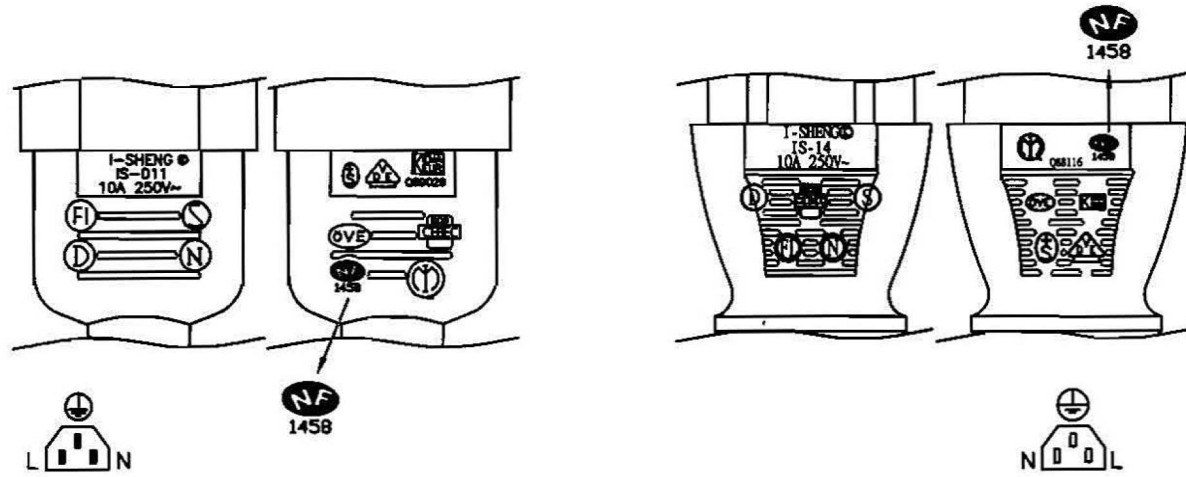

No	BOM ITEM	Q'TY	P/N
1	KPR-011 BLADE	3 pcs	BBN11000
2	IS-011 INNER BODY	1 pcs	MP011000
3	IS-011 DUST COVER	1 pcs	MI011012
4	PVC 50P (IS-011)	18 g	RPP05012
5	KPR-14 BLADE	3 pcs	BBB14000
6	IS-14 INNER BODY	1 pcs	MI014000
7	PVC 50P (IS-14)	14.3 g	RPP05012
8	PE FILM	NA	

WIRING COLOR:
 E: Yellow/Green
 N: Blue
 L: Brown

LENGED ON CORD: (四字)
 I-SHENG KSIS <VDE> KEMA-KEUR <VDE> ΔCEBEC 809
 NF-USE 1353 IEMMEQU H05VV-F 3G 1.0mm² 60227 IEC 53 RVV 300/500V A041481
 3ASL/100 4V-75 V-75(75°C) 250/440V ORDINARY DUTY Q90033 -LF-CE

CABLE		H05VV-F 3G 1.0 DENT PRINT CT-12 (BLACK)		
PLUG	IS-011 + IS-14	LENGTH	4980	UNIT mm
CLIENT	NAME	Elfa Distrelec	N/W	UNIT kg
	P/N	43-526-31	KS DWG	SR-12090041-3 VER. A
Maxxtro®		Design. by	李润强 11/12	
		Review. by	李俊强 9/11	
		Approval. by	李俊强	
X14		6C3016	12	500 00