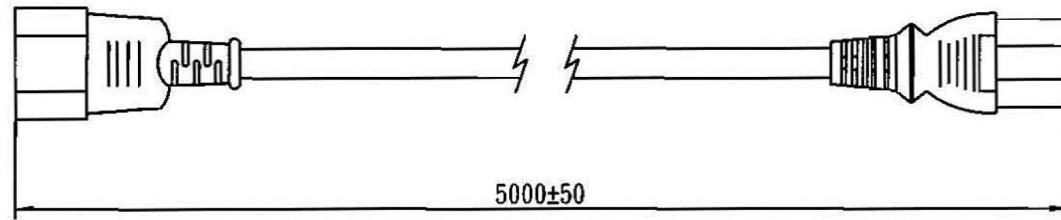

No	BOM ITEM	Q'TY	P/N
1	KPR-011 BLADE	3 pcs	BBN11000
2	IS-011 INNER BODY	1 pcs	MP011000
3	IS-011 DUST COVER	1 pcs	MI011012
4	PVC 50P (IS-011)	18 g	RPP05012
5	KPR-14 BLADE	3 pcs	BBB14000
6	IS-14 INNER BODY	1 pcs	MI014000
7	PVC 50P (IS-14)	14.3 g	RPP05012
8	PE FILM	NA	

WIRING COLOR:
 E: Yellow/Green
 N: Blue
 L: Brown

LENGED ON CORD: (四字)
 I-SHENG KSIS <VDE> KEMA-KEUR <VDE> ΔCEBEC 809
 NF-USE 1353 IEMMEQU H05VV-F 3G 1.0mm² 60227 IEC 53 RVV 300/500V A041481
 3ASL/100 4V-75 V-75(75°C) 250/440V ORDINARY DUTY Q90033 -LF-CE

CABLE		H05VV-F 3G 1.0 DENT PRINT CT-12 (BLACK)		
PLUG	IS-011 + IS-14	LENGTH	4980	UNIT mm
CLIENT	NAME	Elfa Distrelec	N/W	UNIT kg
	P/N	43-526-31	KS DWG	SR-12090041-3 VER. A
Maxxtro®		Design. by	李润强 11/12	
		Review. by	李俊强 9/11	
		Approval. by	李俊强	
X14		6C3016	12	500 00