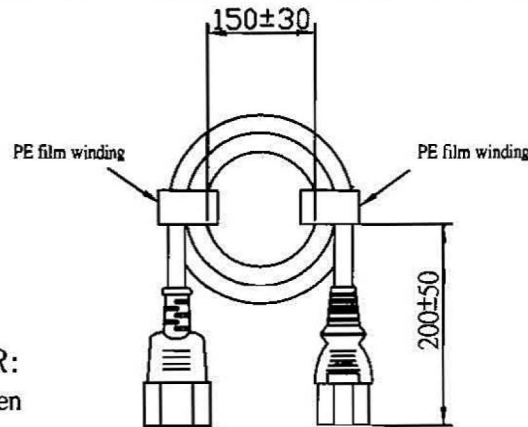

No	BOM ITEM	Q'TY	P/N
1	KPR-011 BLADE	3 pcs	BBN11000
2	IS-011 INNER BODY	1 pcs	MP011000
3	IS-011 DUST COVER	1 pcs	MI011012
4	PVC 50P (IS-011)	18 g	RPP05012
5	KPR-14 BLADE	3 pcs	BBB14000
6	IS-14 INNER BODY	1 pcs	MI014000
7	PVC 50P (IS-14)	14.3 g	RPP05012
8	PE FILM	NA	

WIRING COLOR:
 E: Yellow/Green
 N: Blue
 L: Brown

LENGED ON CORD: (四字)
 I-SHENG KSIS <VDE> KEMA-KEUR <VDE> ΔCEBEC 809
 NF-USE 1353 IEMMEQU H05VV-F 3G 1.0mm² 60227 IEC 53 RVV 300/500V A041481
 3ASL/100 4V-75 V-75(75°C) 250/440V ORDINARY DUTY Q90033 -LF-CE

CABLE		H05VV-F 3G 1.0 DENT PRINT CT-12 (BLACK)		
PLUG	IS-011 + IS-14	LENGTH	4980	UNIT mm
CLIENT	NAME	Elfa Distrelec	N/W	UNIT kg
	P/N	43-526-31	KS DWG	SR-12090041-3 VER. A
Maxxtro®		Design. by	李润强 11/12	
		Review. by	李俊强 9/11	
		Approval. by	李俊强	
X14		6C3016	12	500 00