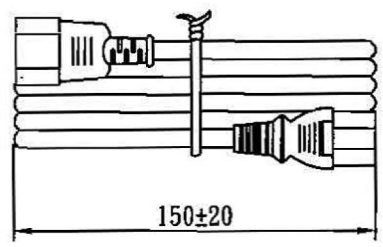

No	BOM ITEM	Q'TY	P/N
1	KPR-011 BLADE	3 pcs	BBN11000
2	IS-011 INNER BODY	1 pcs	MP011000
3	IS-011 DUST COVER	1 pcs	MI011012
4	PVC 50P (IS-011)	18 g	RPP05012
5	KPR-14 BLADE	3 pcs	BBB14000
6	IS-14 INNER BODY	1 pcs	MI014000
7	PVC 50P (IS-14)	14.3 g	RPP05012
8	PE TIE (BLACK, 6 inch)	1 pcs	KBBPE115

WIRING COLOR:
 E: Yellow/Green
 N: Blue
 L: Brown

LENGED ON CORD: (四字)
 I-SHENG KSIS <VDE> KEMA-KEUR <VDE> △CEBEC 809
 NF-USE 1353 IEMMEQU H05VV-F 3G 1.0mm² 60227 IEC 53 RVV 300/500V A041481
 3ASL/100 4V-75 V-75(75°C) 250/440V ORDINARY DUTY Q90033 -LF-CE

CABLE		H05VV-F 3G 1.0 DENT PRINT CT-12 (BLACK)		
PLUG	IS-011 + IS-14	LENGTH	1000	UNIT mm
CLIENT	NAME	Elfa Distrelec	N/W	UNIT kg
	P/N	43-526-29	KS DWG	SR-12090041-1 VER. A
Maxxtro®		Design. by	李洪强 9/11	
		Review. by	李洪强 9/11	
		Approval. by	李洪强	
X14		6C3016	12	100 00