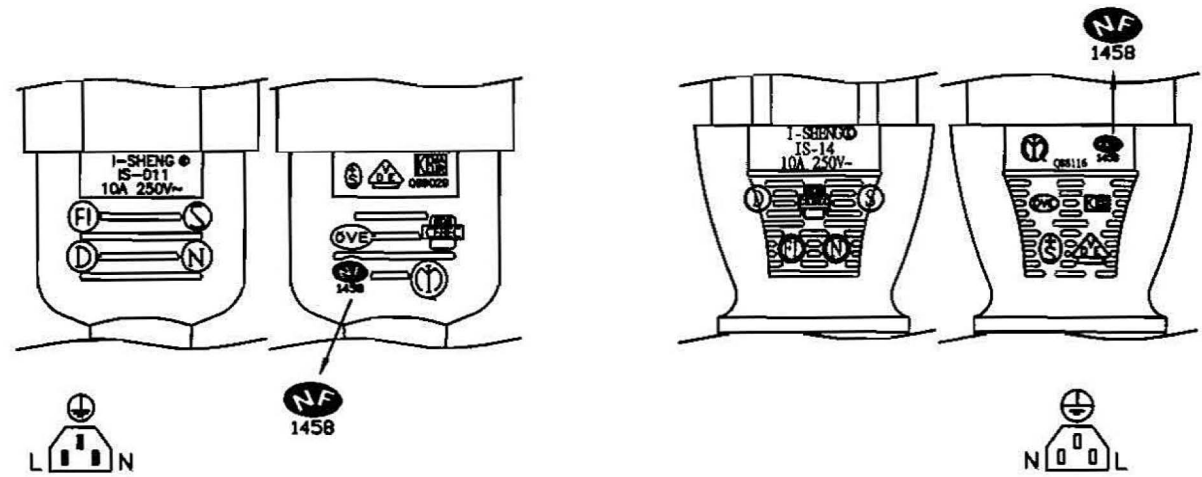

No	BOM ITEM	Q'TY	P/N
1	KPR-011 BLADE	3 pcs	BBN11000
2	IS-011 INNER BODY	1 pcs	MP011000
3	IS-011 DUST COVER	1 pcs	MI011012
4	PVC 50P (IS-011)	18 g	RPP05012
5	KPR-14 BLADE	3 pcs	BBB14000
6	IS-14 INNER BODY	1 pcs	MI014000
7	PVC 50P (IS-14)	14.3 g	RPP05012
8	PE TIE (BLACK, 6 inch)	1 pcs	KBBPE115

WIRING COLOR:
 E: Yellow/Green
 N: Blue
 L: Brown

LENGED ON CORD: (四字)
 I-SHENG KSIS <VDE> KEMA-KEUR <VDE> △CEBEC 809
 NF-USE 1353 IEMMEQU H05VV-F 3G 1.0mm² 60227 IEC 53 RVV 300/500V A041481
 3ASL/100 4V-75 V-75(75°C) 250/440V ORDINARY DUTY Q90033 -LF-CE

CABLE		H05VV-F 3G 1.0 DENT PRINT CT-12 (BLACK)		
PLUG	IS-011 + IS-14	LENGTH	1000	UNIT mm
CLIENT	NAME	Elfa Distrelec	N/W	UNIT kg
	P/N	43-526-29	KS DWG	SR-12090041-1 VER. A
Maxxtro®		Design. by	李洪强 9/11	
		Review. by	李洪强 9/11	
		Approval. by	李洪强	
X14		6C3016	12	100 00