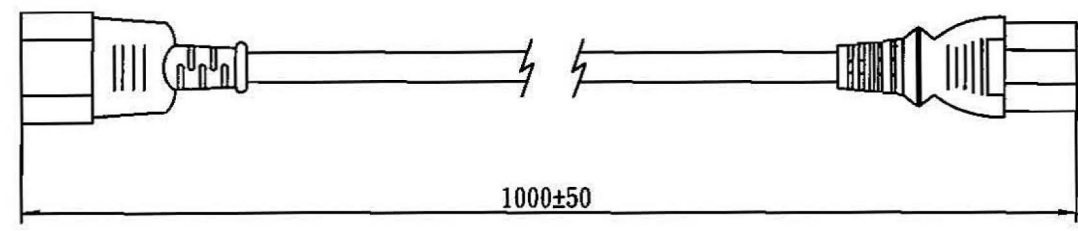

No	BOM ITEM	Q'TY	P/N
1	KPR-011 BLADE	3 pcs	BBN11000
2	IS-011 INNER BODY	1 pcs	MP011000
3	IS-011 DUST COVER	1 pcs	MI011012
4	PVC 50P (IS-011)	18 g	RPP05012
5	KPR-14 BLADE	3 pcs	BBB14000
6	IS-14 INNER BODY	1 pcs	MI014000
7	PVC 50P (IS-14)	14.3 g	RPP05012
8	PE TIE (BLACK, 6 inch)	1 pcs	KBBPE115

WIRING COLOR:
 E: Yellow/Green
 N: Blue
 L: Brown

LENGED ON CORD: (四字)
 I-SHENG KSIS <VDE> KEMA-KEUR <VDE> △CEBEC 809
 NF-USE 1353 IEMMEQU H05VV-F 3G 1.0mm² 60227 IEC 53 RVV 300/500V A041481
 3ASL/100 4V-75 V-75(75°C) 250/440V ORDINARY DUTY Q90033 -LF-CE

CABLE		H05VV-F 3G 1.0 DENT PRINT CT-12 (BLACK)		
PLUG	IS-011 + IS-14	LENGTH	1000	UNIT mm
CLIENT	NAME	Elfa Distrelec	N/W	UNIT kg
	P/N	43-526-29	KS DWG	SR-12090041-1 VER. A
Maxxtro®		Design. by	李洪强 9/11	
		Review. by	李洪强 9/11	
		Approval. by	李洪强	
X14		6C3016	12	100 00