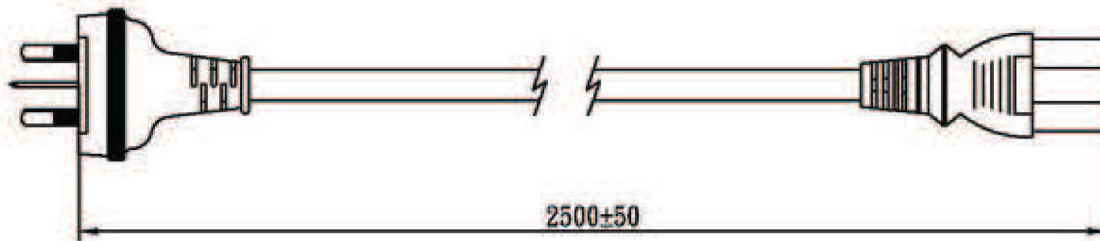

MARKING:

MARKING:

WIRING COLOR:

- E: Yellow/Green
- N: Blue
- L: Brown

LENGED ON CORD: (凹字)

I-SHENG KSIS <VDE> KEMA-KEUR <VE> ΔCEBEC 809
 NF-USE 1353 IEMMEQU H05VV-F 3G 1.0mm² 60227 IEC 53 RVV 300/500V A041481
 3ASL/100 4V-75 V-75(75°C) 250/440V ORDINARY DUTY Q90033 -LF-CE

No	BOM ITEM	Q'TY	P/N
1	SAA-118 BLADE	1 pcs	BBN11800
2	SAA-118 INSULATION BLADE	2 pcs	BBN1181N
3	SP-502B INNER BODY	1 pcs	MI502000
4	PVC 50P (SP-502B)	40 g	RPP05012
5	KPR-14 BLADE	3 pcs	BBB14000
6	IS-14 INNER BODY	1 pcs	MI014000
7	PVC 50P (IS-14)	14.3g	RPP05012
8	PE TIE (BLACK, 6 inch)	1 pcs	KBBPE115

CABLE	H05VV-F 3G 1.0 DENT PRINT CT-12 (BLACK)			
PLUG	SP-502B + IS-14	LENGTH	2480	UNIT mm
CLIENT	NAME	ELFA DISTRELEC	N/W	UNIT kg
	P/N	43-301-08 (ELFA)	KS DWG	SR-1203211-2 VER. A
Maxxtro®			Design. by	TESS
			Review. by	汪华高
			Approval. by	周家荣
V54 6C3016 12 250 00				