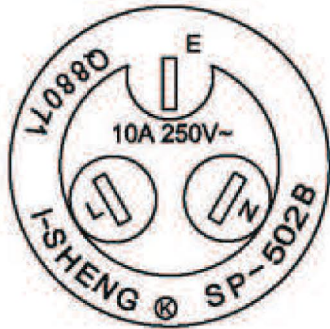

MARKING:

MARKING:

WIRING COLOR:

- E: Yellow/Green
- N: Blue
- L: Brown

LENGED ON CORD: (凹字)

I-SHENG KSIS <VDE> KEMA-KEUR <VE> ΔCEBEC 809
 NF-USE 1353 IEMMEQU H05VV-F 3G 1.0mm² 60227 IEC 53 RVV 300/500V A041481
 3ASL/100 4V-75 V-75(75°C) 250/440V ORDINARY DUTY Q90033 -LF-CE

No	BOM ITEM	Q'TY	P/N
1	SAA-118 BLADE	1 pcs	BBN11800
2	SAA-118 INSULATION BLADE	2 pcs	BBN1181N
3	SP-502B INNER BODY	1 pcs	MI502000
4	PVC 50P (SP-502B)	40 g	RPP05012
5	KPR-14 BLADE	3 pcs	BBB14000
6	IS-14 INNER BODY	1 pcs	MI014000
7	PVC 50P (IS-14)	14.3g	RPP05012
8	PE TIE (BLACK, 6 inch)	1 pcs	KBBPE115

CABLE	H05VV-F 3G 1.0 DENT PRINT CT-12 (BLACK)			
PLUG	SP-502B + IS-14	LENGTH	2480	UNIT mm
CLIENT	NAME	ELFA DISTRELEC	N/W	UNIT kg
	P/N	43-301-08 (ELFA)	KS DWG	SR-1203211-2 VER. A
Maxxtro®			Design. by	TESS
			Review. by	汪华高
			Approval. by	周家荣
V54 6C3016 12 250 00				