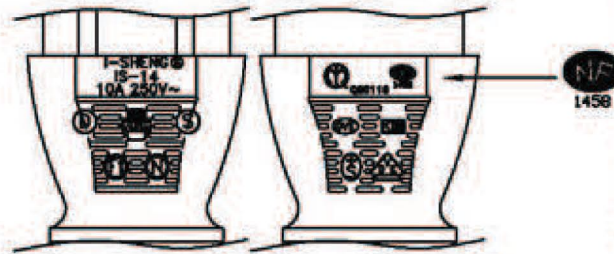

MARKING:

MARKING:

WIRING COLOR:

- E: Yellow/Green
- N: Blue
- L: Brown

LENGED ON CORD: (凹字)

I-SHENG KSIS <VDE> KEMA-KEUR <VE> ΔCEBEC 809
 NF-USE 1353 IEMMEQU H05VV-F 3G 1.0mm² 60227 IEC 53 RVV 300/500V A041481
 3ASL/100 4V-75 V-75(75°C) 250/440V ORDINARY DUTY Q90033 -LF-CE

No	BOM ITEM	Q'TY	P/N
1	SAA-118 BLADE	1 pcs	BBN11800
2	SAA-118 INSULATION BLADE	2 pcs	BBN1181N
3	SP-502B INNER BODY	1 pcs	MI502000
4	PVC 50P (SP-502B)	40 g	RPP05012
5	KPR-14 BLADE	3 pcs	BBB14000
6	IS-14 INNER BODY	1 pcs	MI014000
7	PVC 50P (IS-14)	14.3g	RPP05012
8	PE TIE (BLACK, 6 inch)	1 pcs	KBBPE115

CABLE	H05VV-F 3G 1.0 DENT PRINT CT-12 (BLACK)			
PLUG	SP-502B + IS-14	LENGTH	2480	UNIT mm
CLIENT	NAME	ELFA DISTRELEC	N/W	UNIT kg
	P/N	43-301-08 (ELFA)	KS DWG	SR-1203211-2 VER. A
Maxxtro®			Design. by	TESS
			Review. by	汪华高
			Approval. by	周家荣
V54 6C3016 12 250 00				