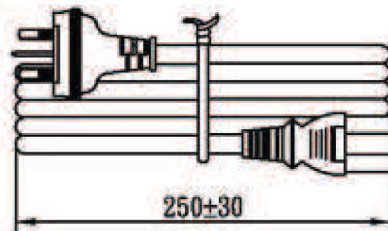

MARKING:

MARKING:

WIRING COLOR:

- E: Yellow/Green
- N: Blue
- L: Brown

LENGED ON CORD: (凹字)

I-SHENG KSIS <VDE> KEMA-KEUR <VE> ΔCEBEC 809
 NF-USE 1353 IEMMEQU H05VV-F 3G 1.0mm² 60227 IEC 53 RVV 300/500V A041481
 3ASL/100 4V-75 V-75(75°C) 250/440V ORDINARY DUTY Q90033 -LF-CE

No	BOM ITEM	Q'TY	P/N
1	SAA-118 BLADE	1 pcs	BBN11800
2	SAA-118 INSULATION BLADE	2 pcs	BBN1181N
3	SP-502B INNER BODY	1 pcs	MI502000
4	PVC 50P (SP-502B)	40 g	RPP05012
5	KPR-14 BLADE	3 pcs	BBB14000
6	IS-14 INNER BODY	1 pcs	MI014000
7	PVC 50P (IS-14)	14.3g	RPP05012
8	PE TIE (BLACK, 6 inch)	1 pcs	KBBPE115

CABLE	H05VV-F 3G 1.0 DENT PRINT CT-12 (BLACK)			
PLUG	SP-502B + IS-14	LENGTH	2480	UNIT mm
CLIENT	NAME	ELFA DISTRELEC	N/W	UNIT kg
	P/N	43-301-08 (ELFA)	KS DWG	SR-1203211-2 VER. A
Maxxtro®			Design. by	TESS
			Review. by	汪华高
			Approval. by	周家荣
V54 6C3016 12 250 00				