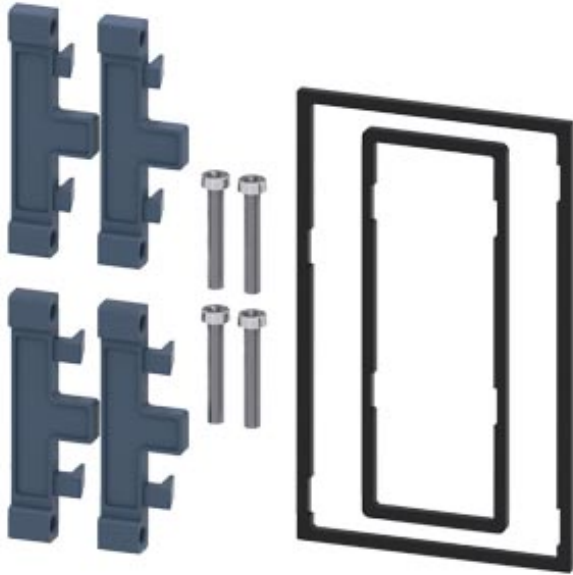

Door mounting kit IP65 for HMI module

<b>Product category</b>	HMI modules
<b>Product designation</b>	Door mounting kit
<b>Design of the product</b>	IP65
<b>Manufacturer's article number</b>	
<ul style="list-style-type: none"> <li>• of soft starter</li> <li>• of soft starter</li> <li>• of soft starter</li> <li>• of soft starter</li> </ul>	<p>3RW50</p> <p>3RW51</p> <p>3RW52</p> <p>3RW55</p>
<b>Ambient conditions</b>	
<b>Ambient temperature</b>	
<ul style="list-style-type: none"> <li>• during storage and transport</li> </ul>	-40 ... +80 °C