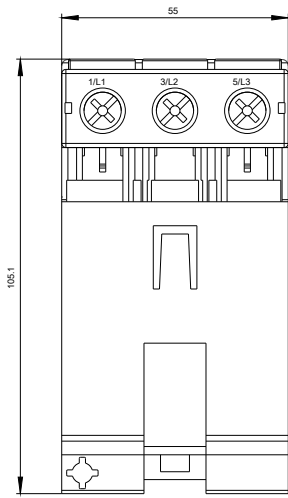

stand-alone assembly support for
 3RU21/3RB30/3RB31/3RR2 Size S2 Stand-alone
 installation Main circuit: Screw

Figure similar

| General technical data: | | |
|--|----|--|
| Product brand name | | SIRIUS |
| Product designation | | individual mount |
| Size of overload relay | | S2 |
| Ambient temperature | | |
| • during storage | °C | -50 ... +80 |
| • during operation | °C | -20 ... +70 |
| Installation/ mounting/ dimensions: | | |
| Mounting type | | screw and snap-on mounting onto 35 mm standard mounting rail |
| Width | mm | 55 |
| Height | mm | 105 |
| Depth | mm | 110 |
| Connections/ Terminals: | | |
| • | | |
| — Type of connectable conductor cross-sections for main contacts finely stranded | | |

<https://support.industry.siemens.com/cs/ww/en/ps/3RU2936-3AA01>

Image database (product images, 2D dimension drawings, 3D models, device circuit diagrams, EPLAN macros, ...)

http://www.automation.siemens.com/bilddb/cax_de.aspx?mlfb=3RU2936-3AA01&lang=en