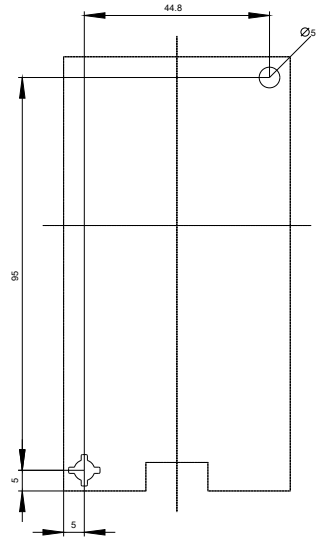

stand-alone assembly support for
 3RU21/3RB30/3RB31/3RR2 Size S2 Stand-alone
 installation Main circuit: Screw

Figure similar

| General technical data: | | |
|--|----|--|
| Product brand name | | SIRIUS |
| Product designation | | individual mount |
| Size of overload relay | | S2 |
| Ambient temperature | | |
| • during storage | °C | -50 ... +80 |
| • during operation | °C | -20 ... +70 |
| Installation/ mounting/ dimensions: | | |
| Mounting type | | screw and snap-on mounting onto 35 mm standard mounting rail |
| Width | mm | 55 |
| Height | mm | 105 |
| Depth | mm | 110 |
| Connections/ Terminals: | | |
| • | | |
| — Type of connectable conductor cross-sections for main contacts finely stranded | | |

<https://support.industry.siemens.com/cs/ww/en/ps/3RU2936-3AA01>

Image database (product images, 2D dimension drawings, 3D models, device circuit diagrams, EPLAN macros, ...)

http://www.automation.siemens.com/bilddb/cax_de.aspx?mlfb=3RU2936-3AA01&lang=en