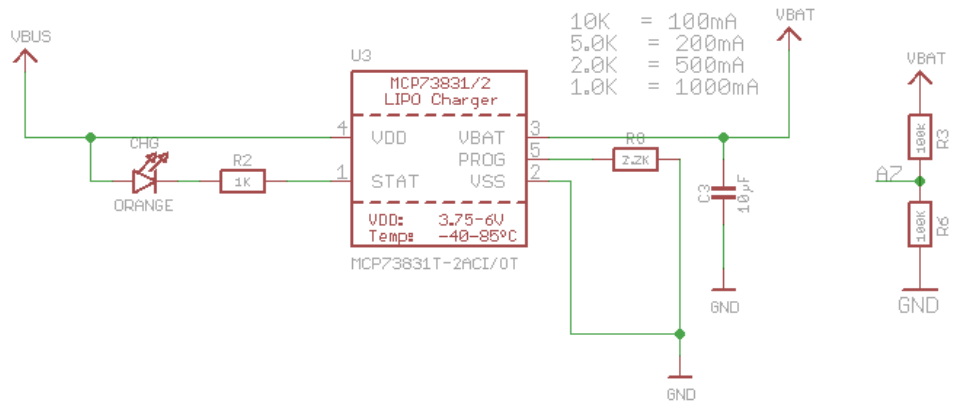

RESET

BATTERY CHARGE & MONITOR

ISSUE	ADAFRUIT INDUSTRIES		© 2015
DRAWN	TITLE		REV
KTOWN			B
CHECKED	DATE	DRG N°	>DRGNO
>CHECKED	8/3/2016 12:01:08 PM		
DATE	FILE: Feather Teensy3 Adapter rev A		PAGE: 1/1
>DATE			