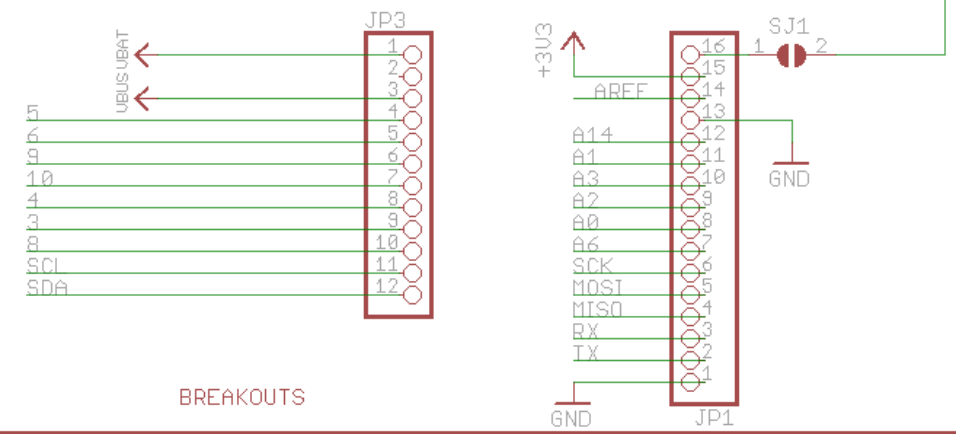

RESET

BATTERY CHARGE & MONITOR

ISSUE	ADAFRUIT INDUSTRIES		© 2015
DRAWN	TITLE		REV
KTOWN			B
CHECKED	DATE	DRG N°	>DRGNO
>CHECKED	8/3/2016 12:01:08 PM		
DATE	FILE: Feather Teensy3 Adapter rev A		PAGE: 1/1
>DATE			