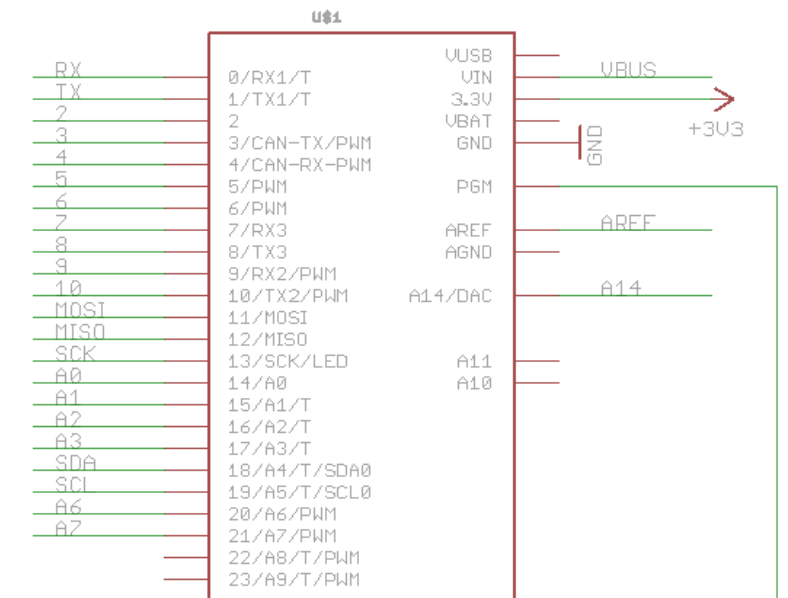

RESET

BATTERY CHARGE & MONITOR

ISSUE	ADAFRUIT INDUSTRIES		© 2015
DRAWN	TITLE		REV
KTOWN			B
CHECKED	DATE	DRG N°	>DRGNO
>CHECKED	8/3/2016 12:01:08 PM		
DATE	FILE: Feather Teensy3 Adapter rev A		PAGE: 1/1
>DATE			