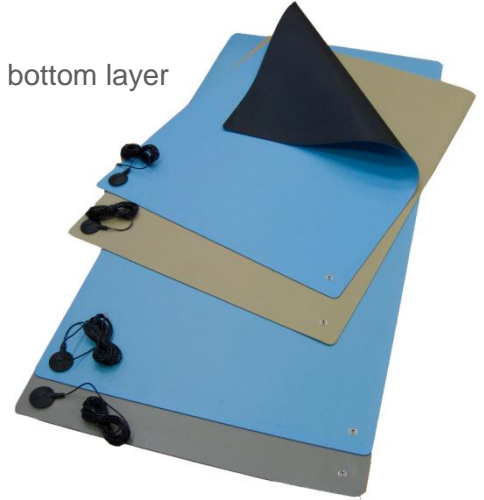

TABLE MAT
32-190-11xx

Double layer table mat with a dissipative top-layer and a conductive bottom layer

Physical properties

Abrasion resistance:	≤ 200 mm ³ (ISO 4649, Method A)
Hardness:	75 Shore A +/-5 (ISO 7619)
Residual indentation:	≤ 0.2 mm (EN 433)
Thickness:	2.0 mm
Max. Temperature	450°C

Electrical properties

Resistant to ground:	≤10 ⁹ Ω
Surface resistance:	≤1.0 x 10 ⁹ Ω
Compliant to:	IEC 61340-5-1

Options

Other cut sizes and mat equipment available on request

Dimensions, Features and Part Number

Part Number	Shape	Color	Dimensions	Caracteristics	Properties			
32-200-4609	Kits	Blue	60x90 cm	2 CONNECTIONS 10MM STUD, KIT WITH GROUNDING CABLE 10MM STUD/GSGS 4,5M	Pre-cut mat kits are supplied with 2 x 10mm male studs on one of the short side			
32-200-3609		Grey						
32-200-2609		Beige						
32-200-4612		Blue	60x120 cm					
32-200-3612		Grey						
32-200-2612		Beige						
32-290-6000	Pre-cut	Blue	60x90 cm	2 CONNECTIONS 10MM STUD, KIT WITH RED FABRIC WRIST STRAP AND COIL CORD 7MM CONNECTION + GROUNDING CABLE EU				
32-290-6001				2 CONNECTIONS 10MM STUD, KIT WITH RED FABRIC WRIST STRAP AND COIL CORD 7MM CONNECTION + GROUNDING CABLE CHUKO				
32-290-6106	Pre-cut	Blue	80x200 cm	3 CONNECTIONS 10MM STUD	Pre-cut mats are supplied with 3 x 10mm male studs			
32-290-6110		Grey						
32-290-6114		Beige						
32-290-6107		Blue	80x180 cm					
32-290-6111		Grey						
32-290-6115		Beige						
32-290-6109		Blue	80x160 cm					
32-290-6113		Grey						
32-290-6117		Beige						
32-190-6021		Pre-cut	Blue			60x120 cm		
32-190-6009			Grey					
32-190-6006			Beige					
32-290-6108	Blue		60x90 cm					
32-290-6112	Grey							
32-290-6116	Beige							