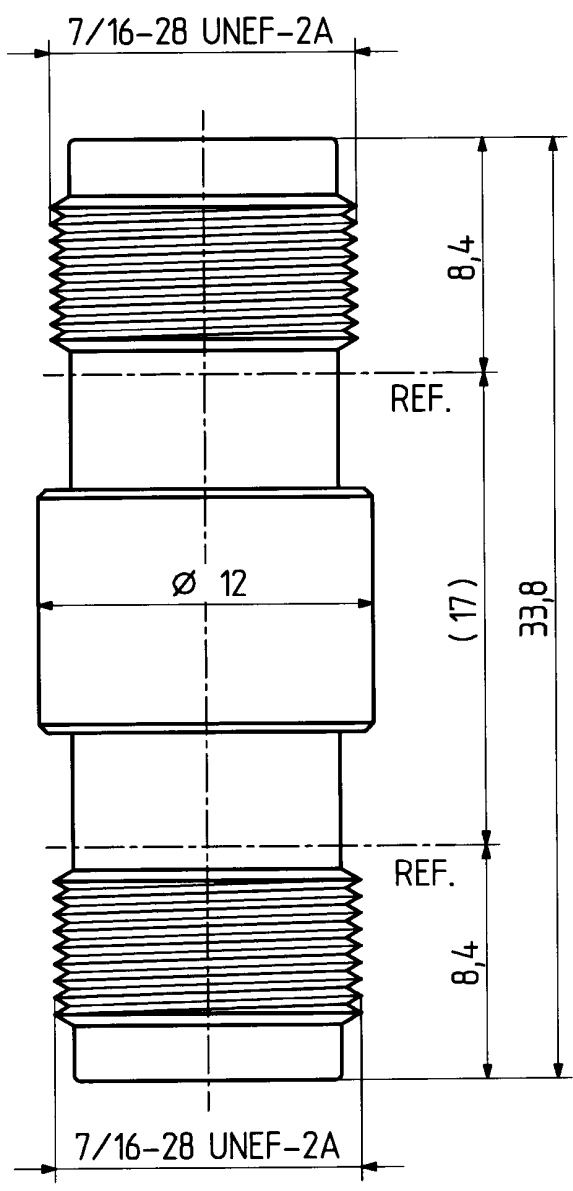

	date	sign
drawn	31.07.00	4726/KRI
checked	31.7.00	<i>[Signature]</i>
approved	31.7.00	<i>[Signature]</i>

H+S 701 448.05

scale  
4:1

HUBER + SUHNER RFX

drawing number  
4.13.33370

Index  
a

dimensions in mm