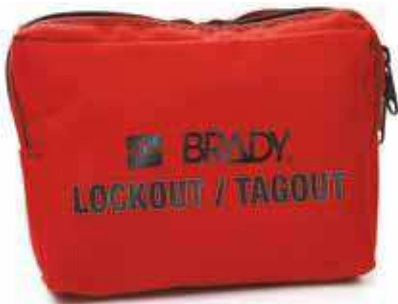

LOCKOUT KITS

CUSTOMIZABLE KITS

Create your own custom lockout kits by picking one of the storage/carrying cases below and filling it with the lockout devices you need

Lockout Belt Pouch

- Made of heavy duty nylon with loops for hanging on a belt

| Catalog # | Dimensions | Description |
|-----------|--|--------------------|
| 51172 | 4 ³ / ₄ " x 7 ¹ / ₂ " x 2" | Lockout Belt Pouch |

Large Lockout Pouch

- Made of nylon with attachment loop on back

| Catalog # | Dimensions | Description |
|-----------|--------------|---------------------|
| 50979 | 8" x 7" x 3" | Large Lockout Pouch |

Lockout Bag

- Made of rugged canvas with drawstring
- Capable of being locked closed

| Catalog # | Dimensions | Description |
|-----------|---------------------------------------|----------------------|
| 65780 | 18" x 9 ³ / ₄ " | Lockout Security Bag |

Lockout Satchel

- Made of 1000 Denier Red Cordura Nylon with 39" shoulder strap
- Includes latchable front pocket and two side mesh holders