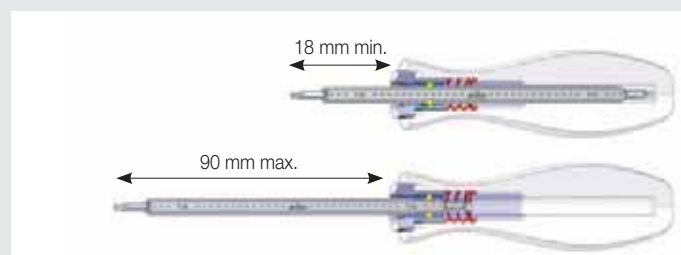

Wiha SYSTEM 4.

Ideal for precision work.

Colour-coded ChromTop® tips for maximum clarity.

Due to its versatility and quality the Wiha **SYSTEM 4** is a reversible blade system that convinces every user.

Either for slotted, Phillips, TORX® or hex screws, the wide product range provides the right model for every application.

All reversible blades are made of high-quality CVM-steel, through hardened and chrome-plated, which provides an extra long service-life. The Wiha ChromTop® tips guarantee a perfect fit every time.

Just choose from the **SYSTEM 4** products for the relevant tool. Following handles are offered.

- The ergonomic **SoftFinish® telescopic handle**.
- The dissipative **SoftFinish® telescopic ESD handle**.

Each with adjustable blade lengths from 18 – 90 mm.

We offer **SYSTEM 4** sets in compact roll-up pouches, rigid metal and easy access plastic boxes.

Convincing variety and quality. **SYSTEM 4** – a real multi-tasker.

The **ClickStop** ball clamp in each telescopic handle allows 24 different visible blade lengths between 18 and 90 mm in 3 mm increments.