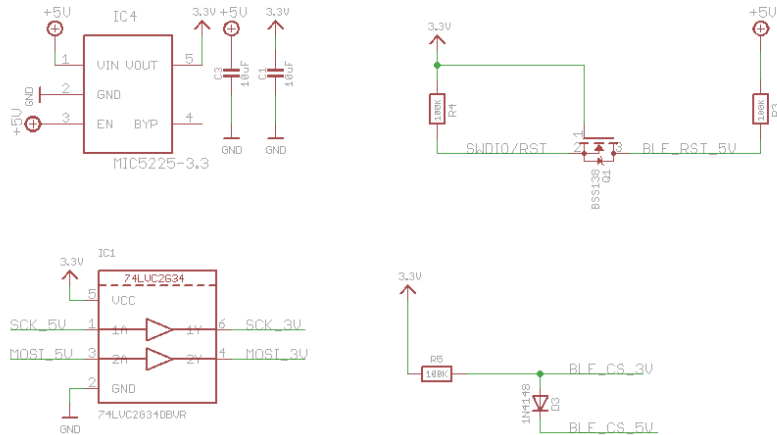

BLUEFRUIT LE MODULE (nRF51)

ARDUINO SHIELD PINS

3V/5V LEVEL SHIFTING

ISSUE		ADAFRUIT INDUSTRIES		© 2015
DRAWN	KTOWN	TITLE		REV B
CHECKED	>CHECKED	DATE	10/5/2015 11:37:26 PM	DRG N° >DRGNO
DATE	>DATE	FILE: Bluefruit_LE_Shield_REV-B		PAGE: 1/1