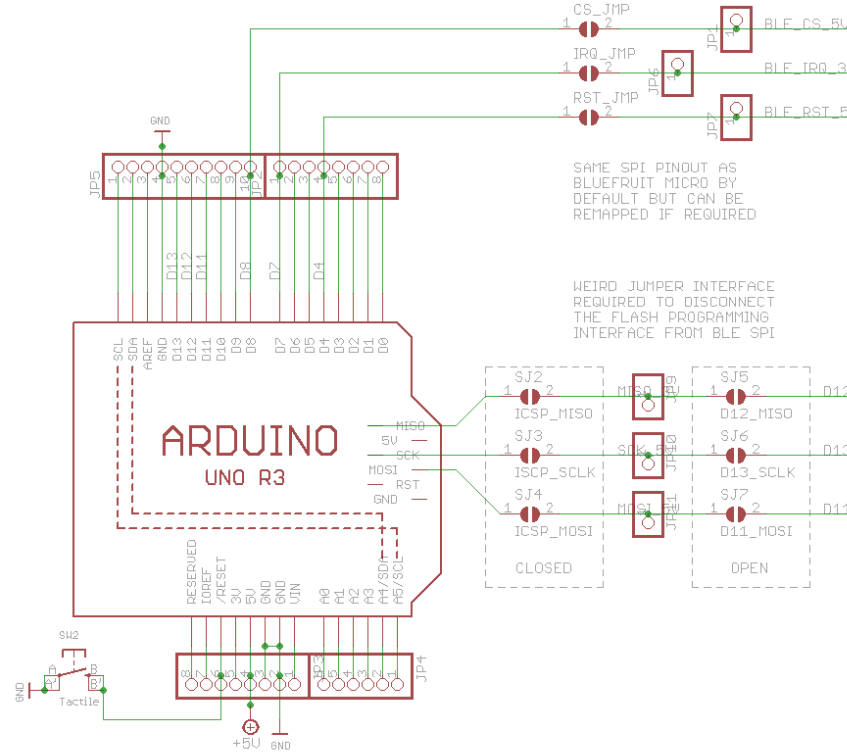

BLUEFRUIT LE MODULE (nRF51)

ARDUINO SHIELD PINS

3V/5V LEVEL SHIFTING

ISSUE		ADAFRUIT INDUSTRIES		© 2015
DRAWN	KTOWN	TITLE		REV B
CHECKED	>CHECKED	DATE	10/5/2015 11:37:26 PM	DRG N° >DRGNO
DATE	>DATE	FILE: Bluefruit_LE_Shield_REV-B		PAGE: 1/1