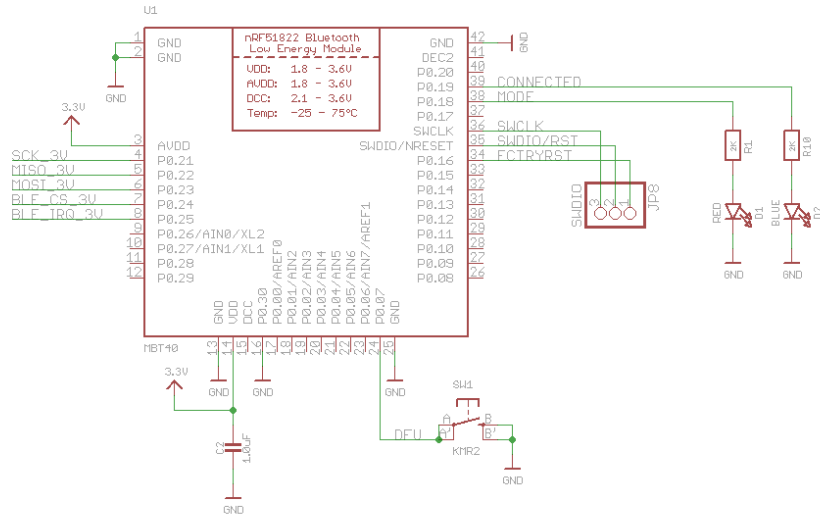

BLUEFRUIT LE MODULE (nRF51)

ARDUINO SHIELD PINS

3V/5V LEVEL SHIFTING

ISSUE		ADAFRUIT INDUSTRIES		© 2015
DRAWN	KTOWN	TITLE		REV B
CHECKED	>CHECKED	DATE	10/5/2015 11:37:26 PM	DRG N° >DRGNO
DATE	>DATE	FILE: Bluefruit_LE_Shield_REV-B		PAGE: 1/1