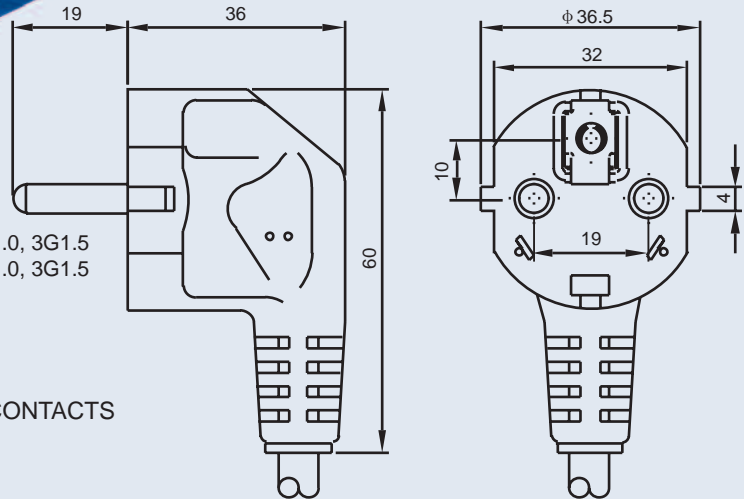

EUROPE

422U

EUROPEAN PLUG 2-POLE+E ANGLED 16A 250V

Standard: CEE 7/VII

Cable types:

H03VV-F	3G0.75
H05VV-F	3G0.75, 3G1.0, 3G1.5
H05V2V2-F	3G0.75, 3G1.0, 3G1.5

USE: MANY EUROPEAN COUNTRIES  
 RATED CURRENT: 16A  
 RATED VOLTAGE: 250V  
 NUMBER OF POLES: 2-POLE+DUAL EARTHING CONTACTS  
 PINS: BRASS, NICKEL-PLATED,  $\phi$  4.8  
 MATERIAL: PVC  
 AVAILABLE WITH AND WITHOUT CAP.

EUROPE

2323  
(Halogen Free)

EUROPEAN PLUG 2-POLE+E ANGLED 16A 250V

2313  
EUROPEAN PLUG 2-POLE+E ANGLED  
16A 250V

Standard: CEE 7/VII

USE: MANY EUROPEAN COUNTRYIES  
 RATED CURRENT: 16A  
 RATED VOLTAGE: 250V  
 NUMBER OF POLES: 2-POLE+DUAL EARTHING CONTACTS  
 PINS: BRASS, NICKEL-PLATED,  $\phi$  4.8  
 MATERIAL: PVC