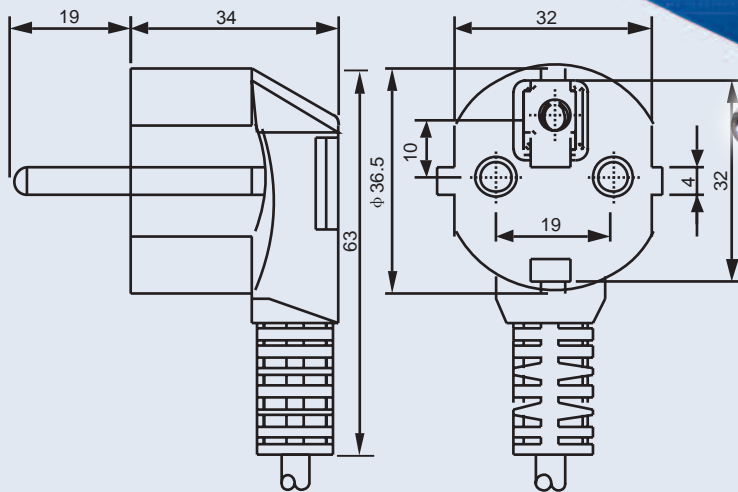

EUROPE

422U

EUROPEAN PLUG 2-POLE+E ANGLED 16A 250V

Standard: CEE 7/VII

Cable types:

H03VV-F	3G0.75
H05VV-F	3G0.75, 3G1.0, 3G1.5
H05V2V2-F	3G0.75, 3G1.0, 3G1.5

USE: MANY EUROPEAN COUNTRIES  
 RATED CURRENT: 16A  
 RATED VOLTAGE: 250V  
 NUMBER OF POLES: 2-POLE+DUAL EARTHING CONTACTS  
 PINS: BRASS, NICKEL-PLATED,  $\phi$  4.8  
 MATERIAL: PVC  
 AVAILABLE WITH AND WITHOUT CAP.

EUROPE

2323  
(Halogen Free)

EUROPEAN PLUG 2-POLE+E ANGLED 16A 250V

2313  
EUROPEAN PLUG 2-POLE+E ANGLED  
16A 250V

Standard: CEE 7/VII

USE: MANY EUROPEAN COUNTRYIES  
 RATED CURRENT: 16A  
 RATED VOLTAGE: 250V  
 NUMBER OF POLES: 2-POLE+DUAL EARTHING CONTACTS  
 PINS: BRASS, NICKEL-PLATED,  $\phi$  4.8  
 MATERIAL: PVC