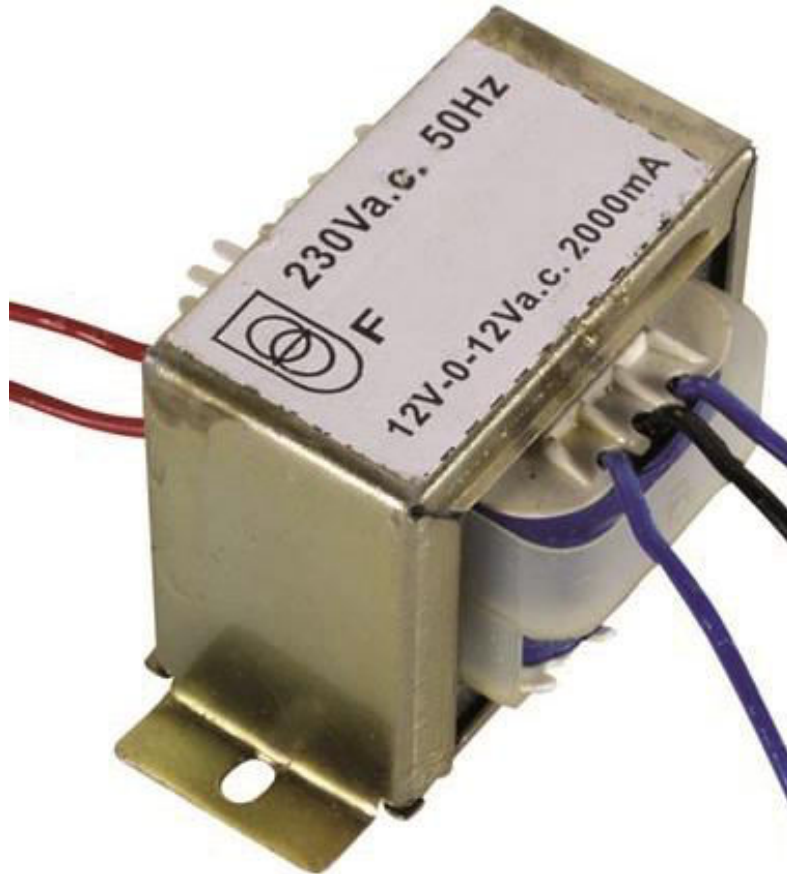

velleman®

Features

- red leads: 230VAC / 50Hz input
- blue leads: output

Specifications

- voltage: 2 x 12V
- current: 1 x 2000mA
- rated power: 48VA
- weight: 680g
- dimensions:
 - height: 50mm
 - width: 60mm
 - depth: 50mm
- red wires: primary
- blue wires: secondary