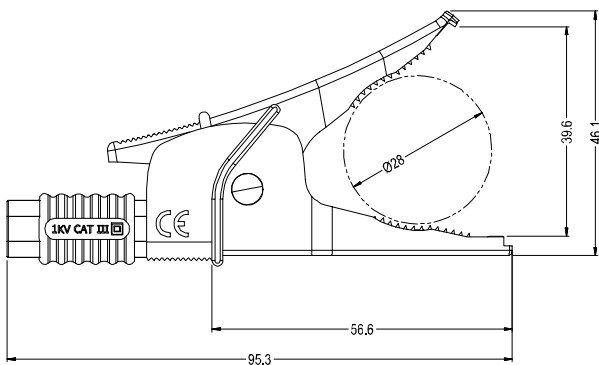

CLIFF

1KV CROCODILE CLIP

EN61010 1KV CAT III compliant Croc Clip. Current rating 20A.

1KV Crocodile Clip

4mm Socket at rear accepts Shrouded Plugs

1KV Extended Crocodile Clip

Extended Rear Shroud version for use with Unshrouded Plugs

Part No.
1KV Croc Clip

- FCR79900B** BLACK
- FCR79900G** GREEN
- FCR79900L** BLUE
- FCR79900N** BROWN
- FCR79900R** RED

Available in 5 colours

Part No.
1KV Extended Croc Clip

- FCR79910B** BLACK
- FCR79910G** GREEN
- FCR79910L** BLUE
- FCR79910N** BROWN
- FCR79910R** RED

Available in 5 colours

TRP/2 Croc Clip attachment to convert into a Fused Croc Clip for direct cable connection or 4mm Socket connection (as shown below).

Available in 5 colours