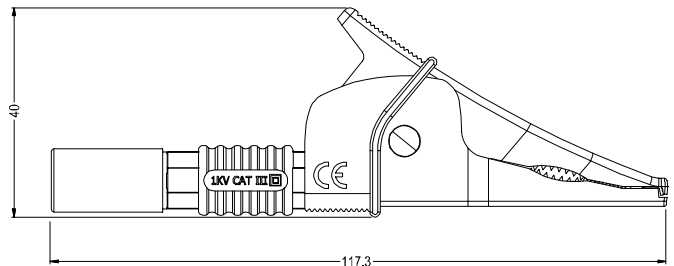

CLIFF

1KV CROCODILE CLIP

EN61010 1KV CAT III compliant Croc Clip. Current rating 20A.

1KV Crocodile Clip

4mm Socket at rear accepts Shrouded Plugs

1KV Extended Crocodile Clip

Extended Rear Shroud version for use with Unshrouded Plugs

Part No.
1KV Croc Clip

- FCR79900B** BLACK
- FCR79900G** GREEN
- FCR79900L** BLUE
- FCR79900N** BROWN
- FCR79900R** RED

Available in 5 colours

Part No.
1KV Extended Croc Clip

- FCR79910B** BLACK
- FCR79910G** GREEN
- FCR79910L** BLUE
- FCR79910N** BROWN
- FCR79910R** RED

Available in 5 colours

TRP/2 Croc Clip attachment to convert into a Fused Croc Clip for direct cable connection or 4mm Socket connection (as shown below).

Available in 5 colours