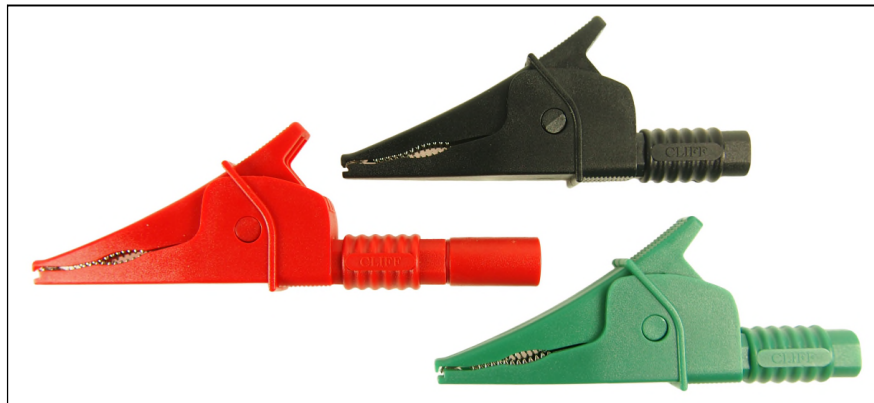

CLIFF

1KV CROCODILE CLIP

EN61010 1KV CAT III compliant Croc Clip. Current rating 20A.

1KV Crocodile Clip

4mm Socket at rear accepts Shrouded Plugs

1KV Extended Crocodile Clip

Extended Rear Shroud version for use with Unshrouded Plugs

Part No.
1KV Croc Clip

- FCR79900B** BLACK
- FCR79900G** GREEN
- FCR79900L** BLUE
- FCR79900N** BROWN
- FCR79900R** RED

Available in 5 colours

Part No.
1KV Extended Croc Clip

- FCR79910B** BLACK
- FCR79910G** GREEN
- FCR79910L** BLUE
- FCR79910N** BROWN
- FCR79910R** RED

Available in 5 colours

TRP/2 Croc Clip attachment to convert into a Fused Croc Clip for direct cable connection or 4mm Socket connection (as shown below).

Available in 5 colours