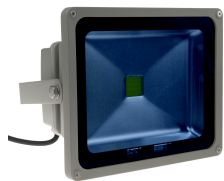

Predecessor

90500036603