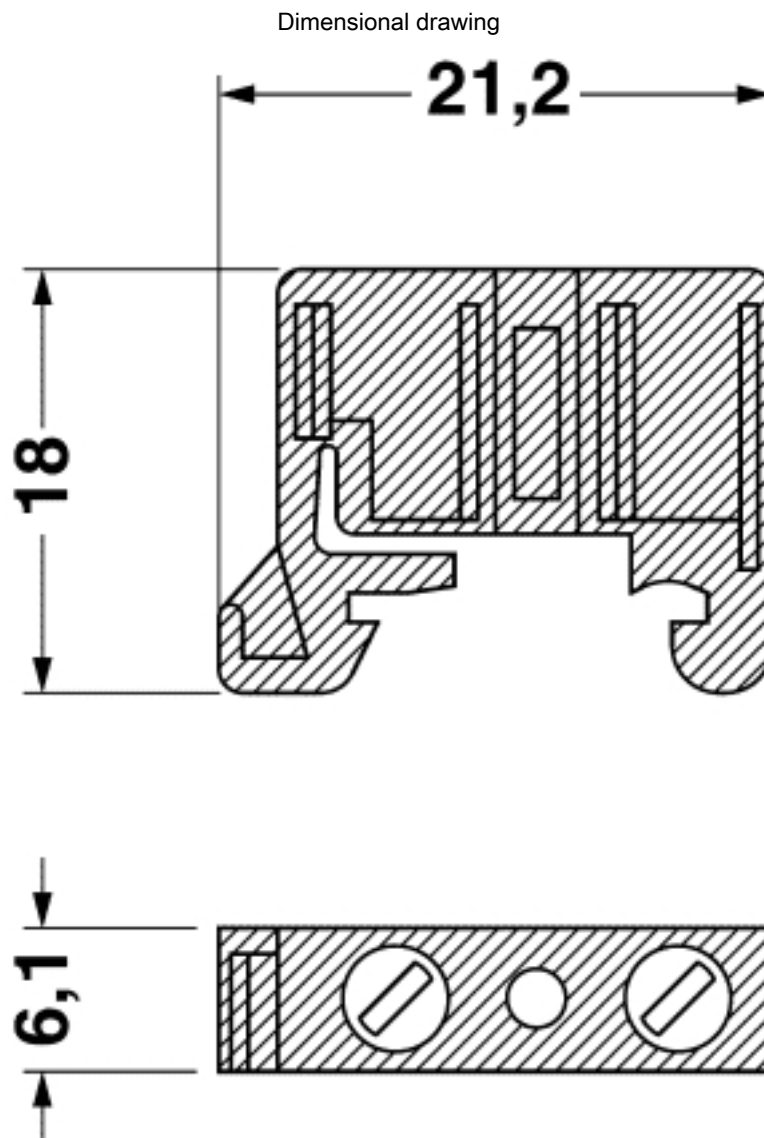

End clamp - E/MK 1 - 1421659

Technical data

Environmental Product Compliance

China RoHS	Environmentally friendly use period: unlimited = EFUP-e
	No hazardous substances above threshold values

Drawings

Classifications

eCl@ss

eCl@ss 4.0	27141199
eCl@ss 4.1	27141199
eCl@ss 5.0	27141135